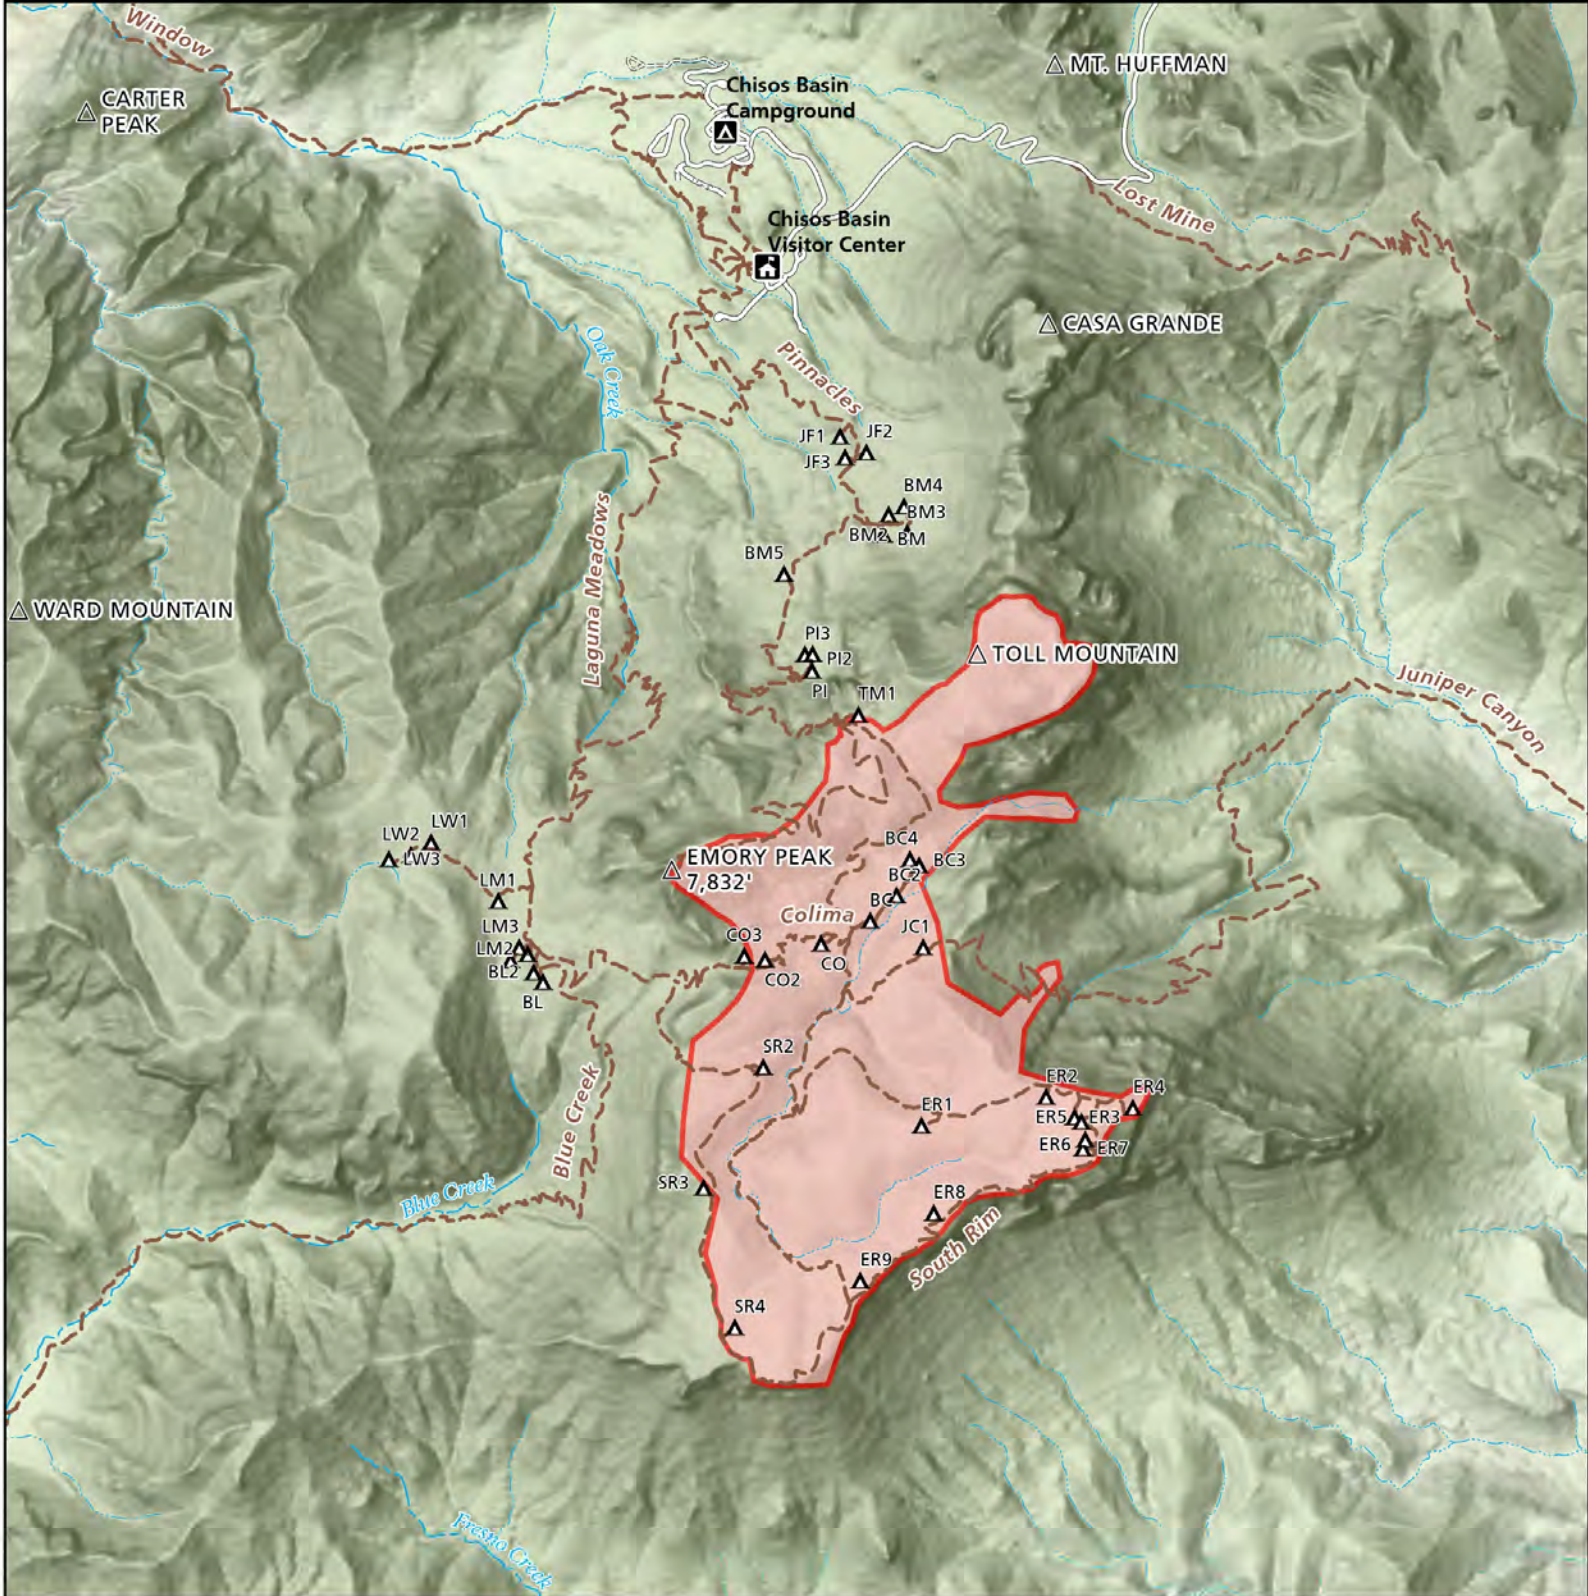

# South Rim 4 Fire

873 acres as of 4/12/21 6:00 pm

National Park Service  
U.S. Department of the Interior

Big Bend National Park  
Texas

Legend	
	Primitive campsite
	Campground
	Summit
	Visitor center
	Trail
	Unpaved road
	Paved road
	South Rim 4 Fire

North  
**1:34,000**  
 0 1/4 1/2 3/4 1 Miles  
 0 1/2 1 Km  
 Map developed 4/12/2021 | M. Landis, Big Bend National Park  
 File: PIO\_2021\_SouthRim4