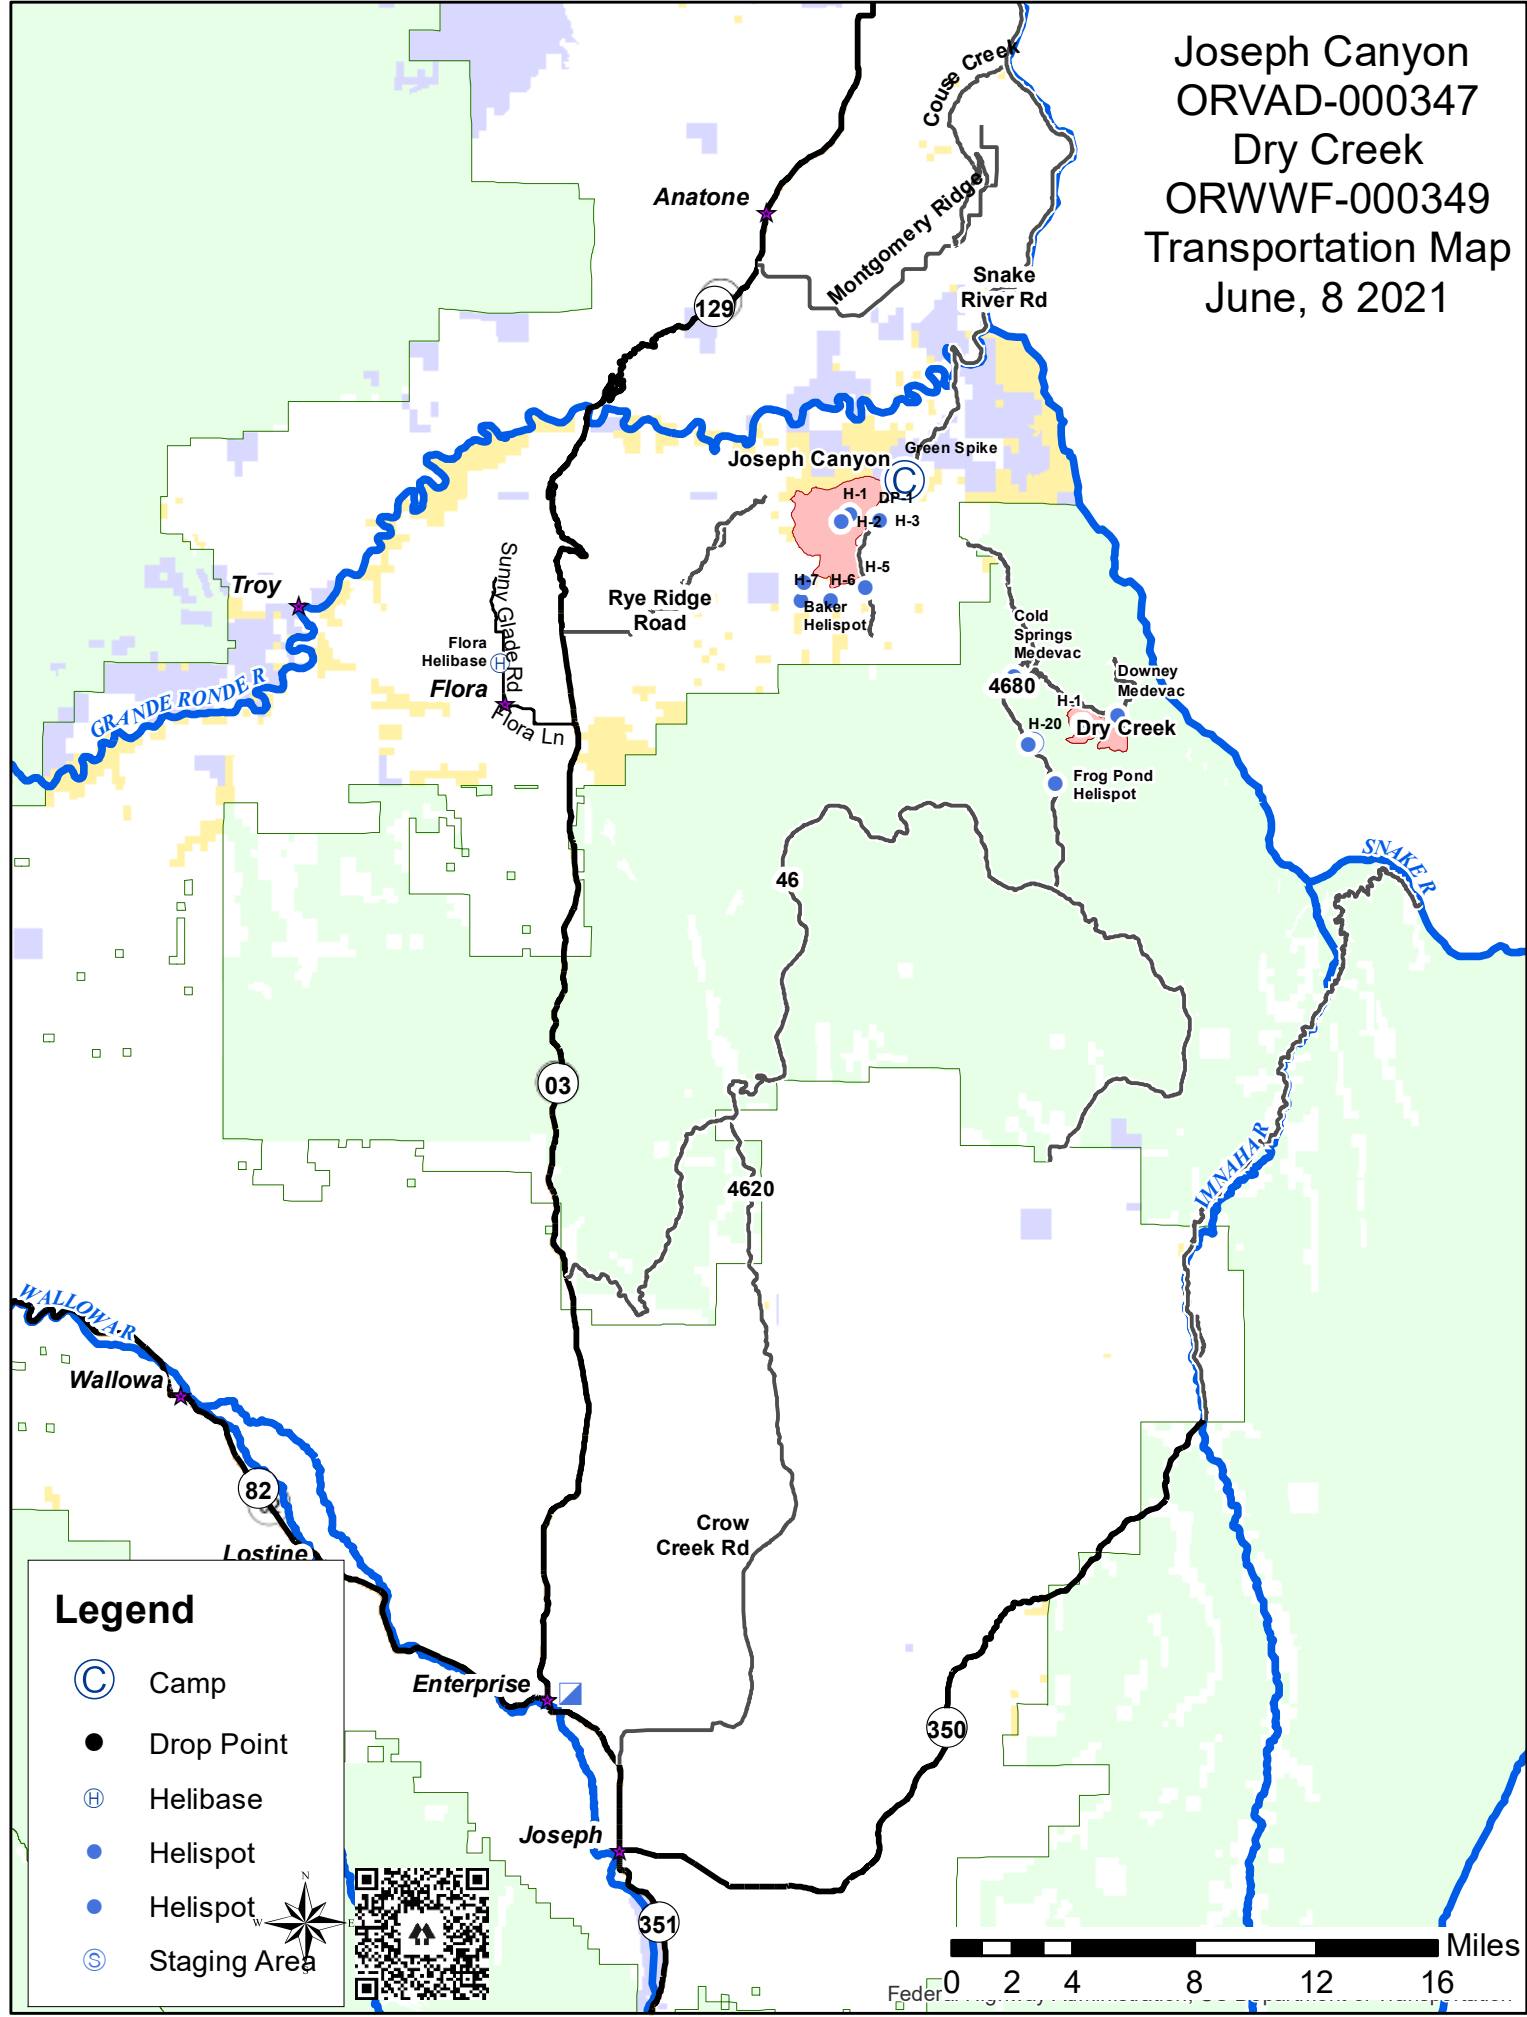

Joseph Canyon
 ORVAD-000347
 Dry Creek
 ORWWF-000349
 Transportation Map
 June, 8 2021

Legend

- Ⓒ Camp
- Drop Point
- Ⓗ Helibase
- Helispot
- Helispot
- Ⓔ Staging Area