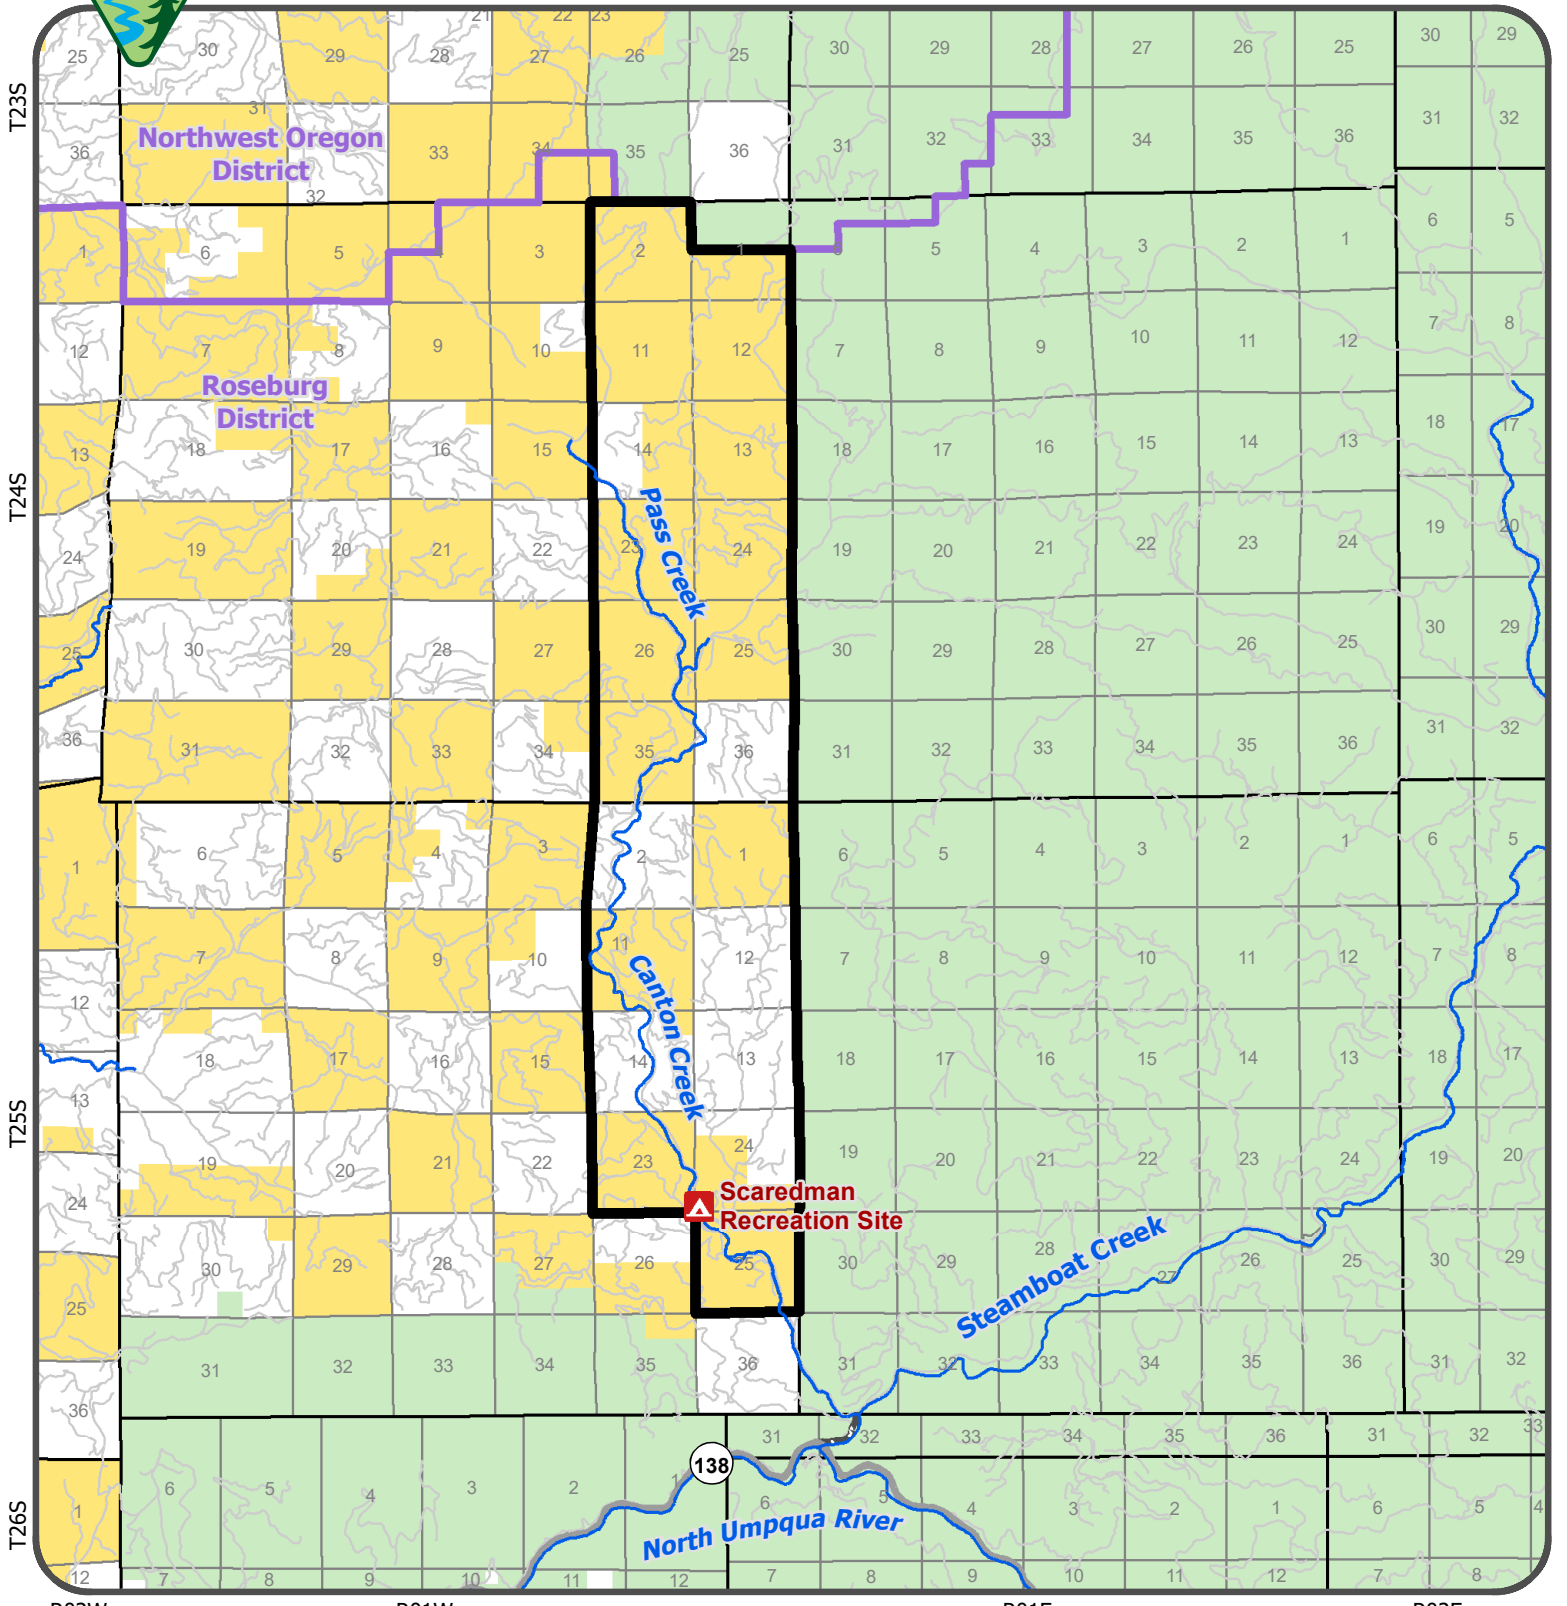

Rough Patch Complex Area Closure

- Closure Area
- District Office Boundary
- State Highway
- Bureau of Land Management
- County Roads
- U.S. Forest Service
- Existing Road
- Private/Unknown

Date: 8/9/2021

No warranty is made by the Bureau of Land Management as to the accuracy, reliability, or completeness of these data for individual or aggregate use with other data. Original data were compiled from various sources and may be updated without notification.