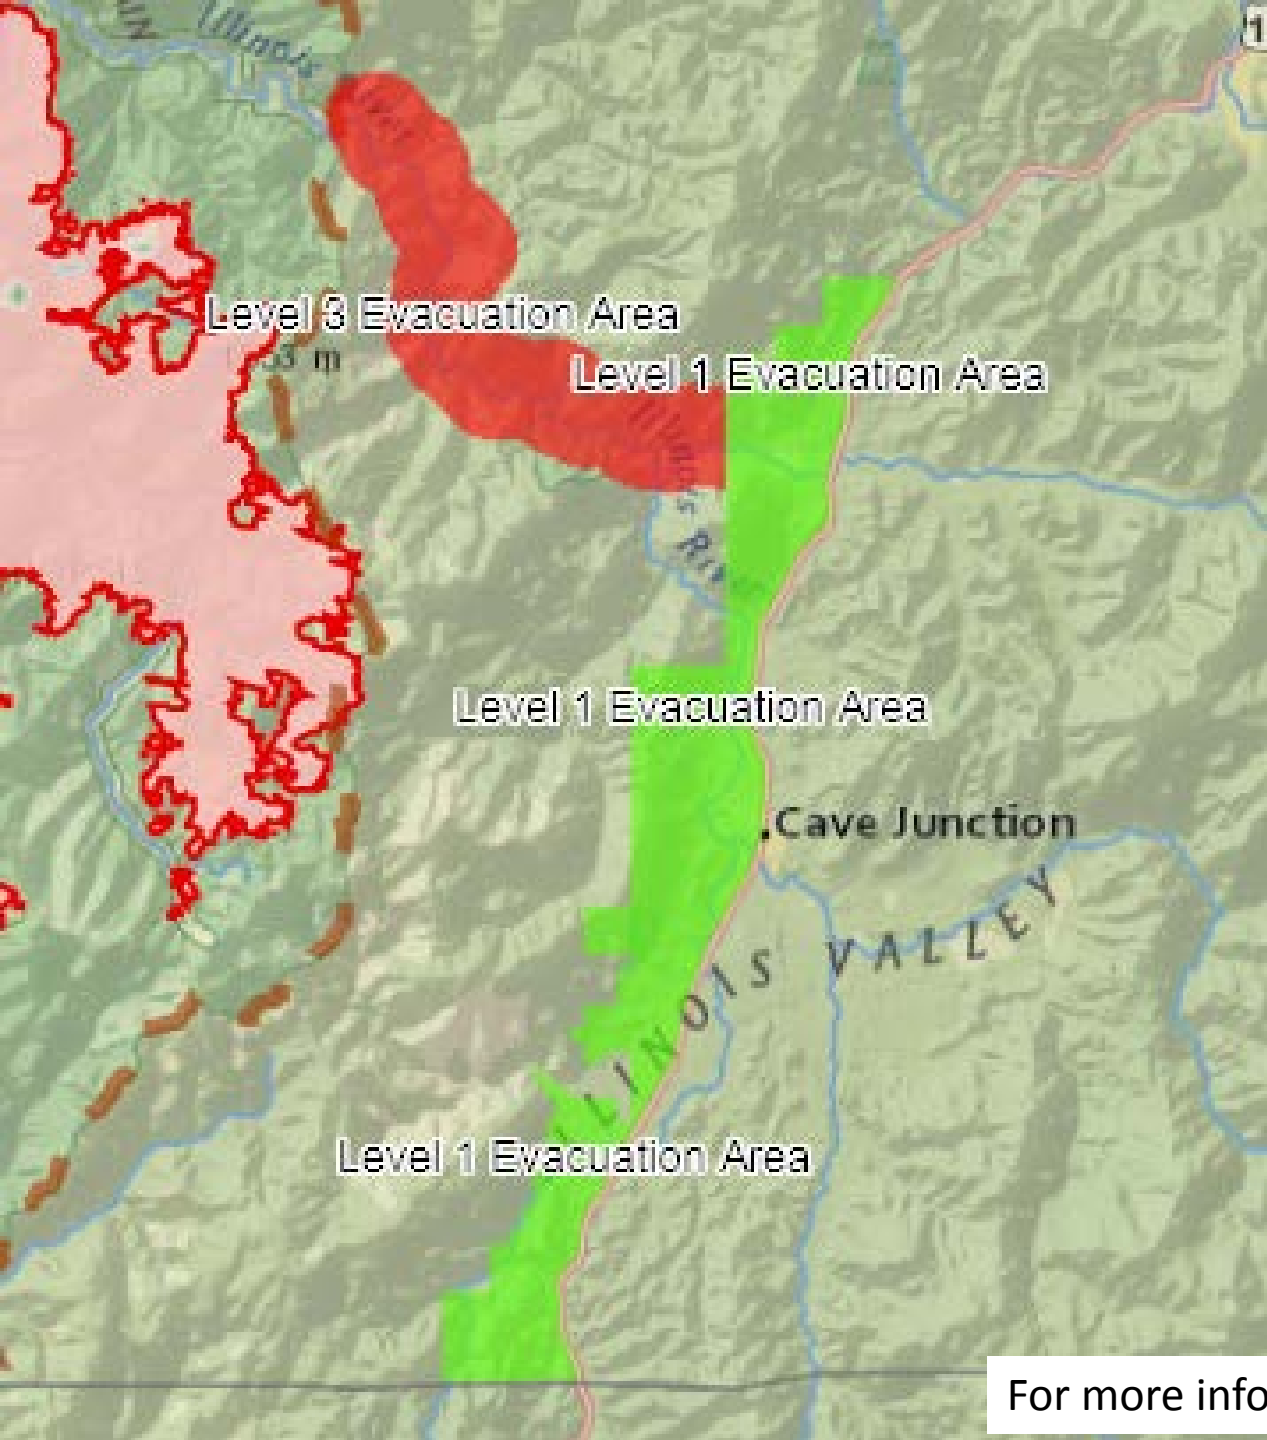

Josephine County Chetco Bar Fire Evacuation Notification Areas

September 4, 2017

Level 1 "Ready" Evacuation Notification
East of National Forest, west of Hwy 199,
between Hayes Hill and California border.

Level 3 "Go" Evacuation Notification
Illinois River Road within National Forest