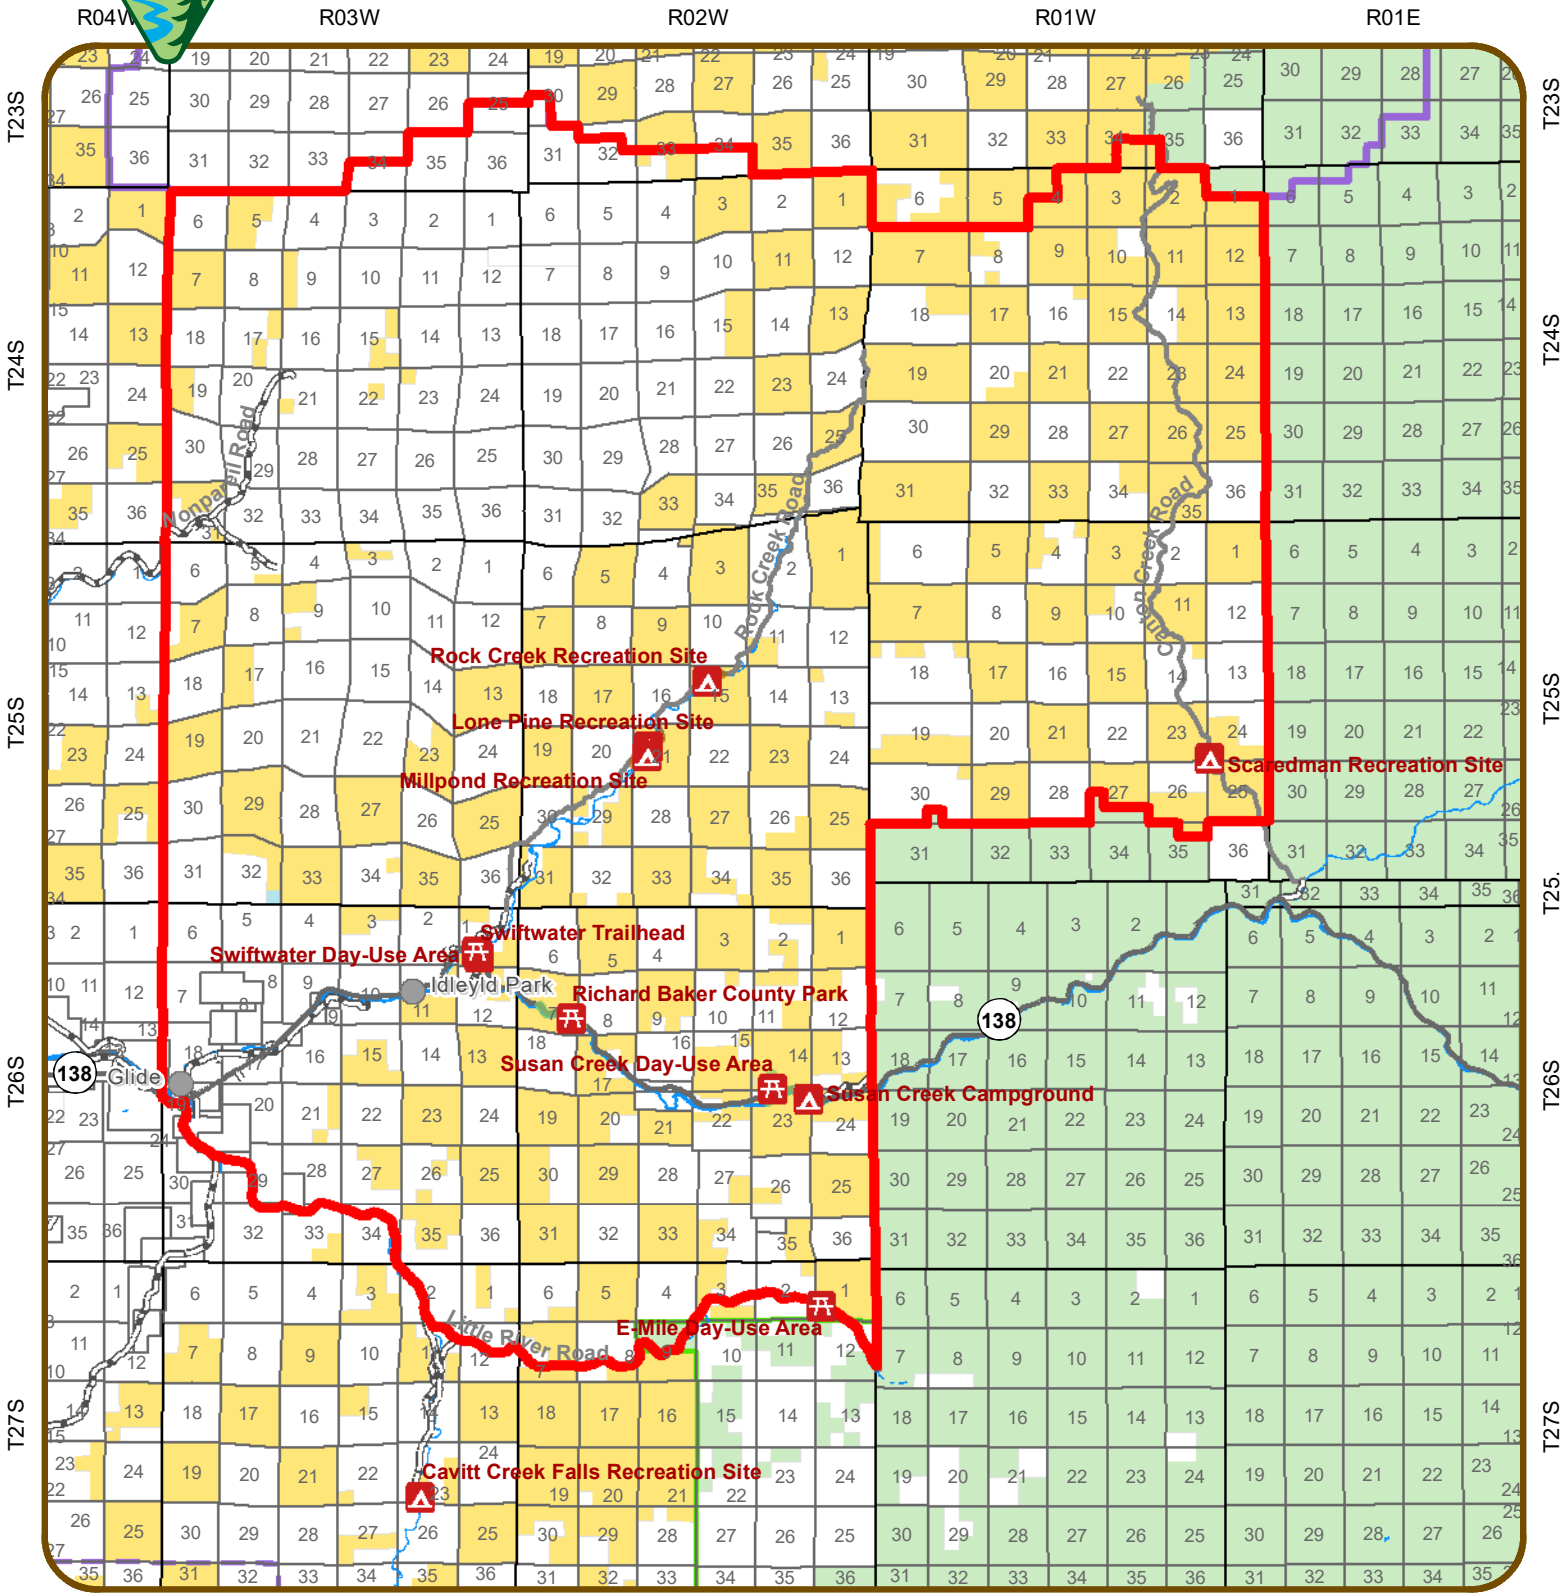

Archie Creek Area Closure

Legend

- Closure Area
- District Area Boundary
- Small City or Town
- National Forest Boundary
- State Highway
- Bureau of Land Management
- County Road
- U.S. Forest Service
- State
- Private/Unknown
- Major Road

Date: 9/25/2020

No warranty is made by the Bureau of Land Management as to the accuracy, reliability, or completeness of these data for individual or aggregate use with other data. Original data were compiled from various sources and may be updated without notification.