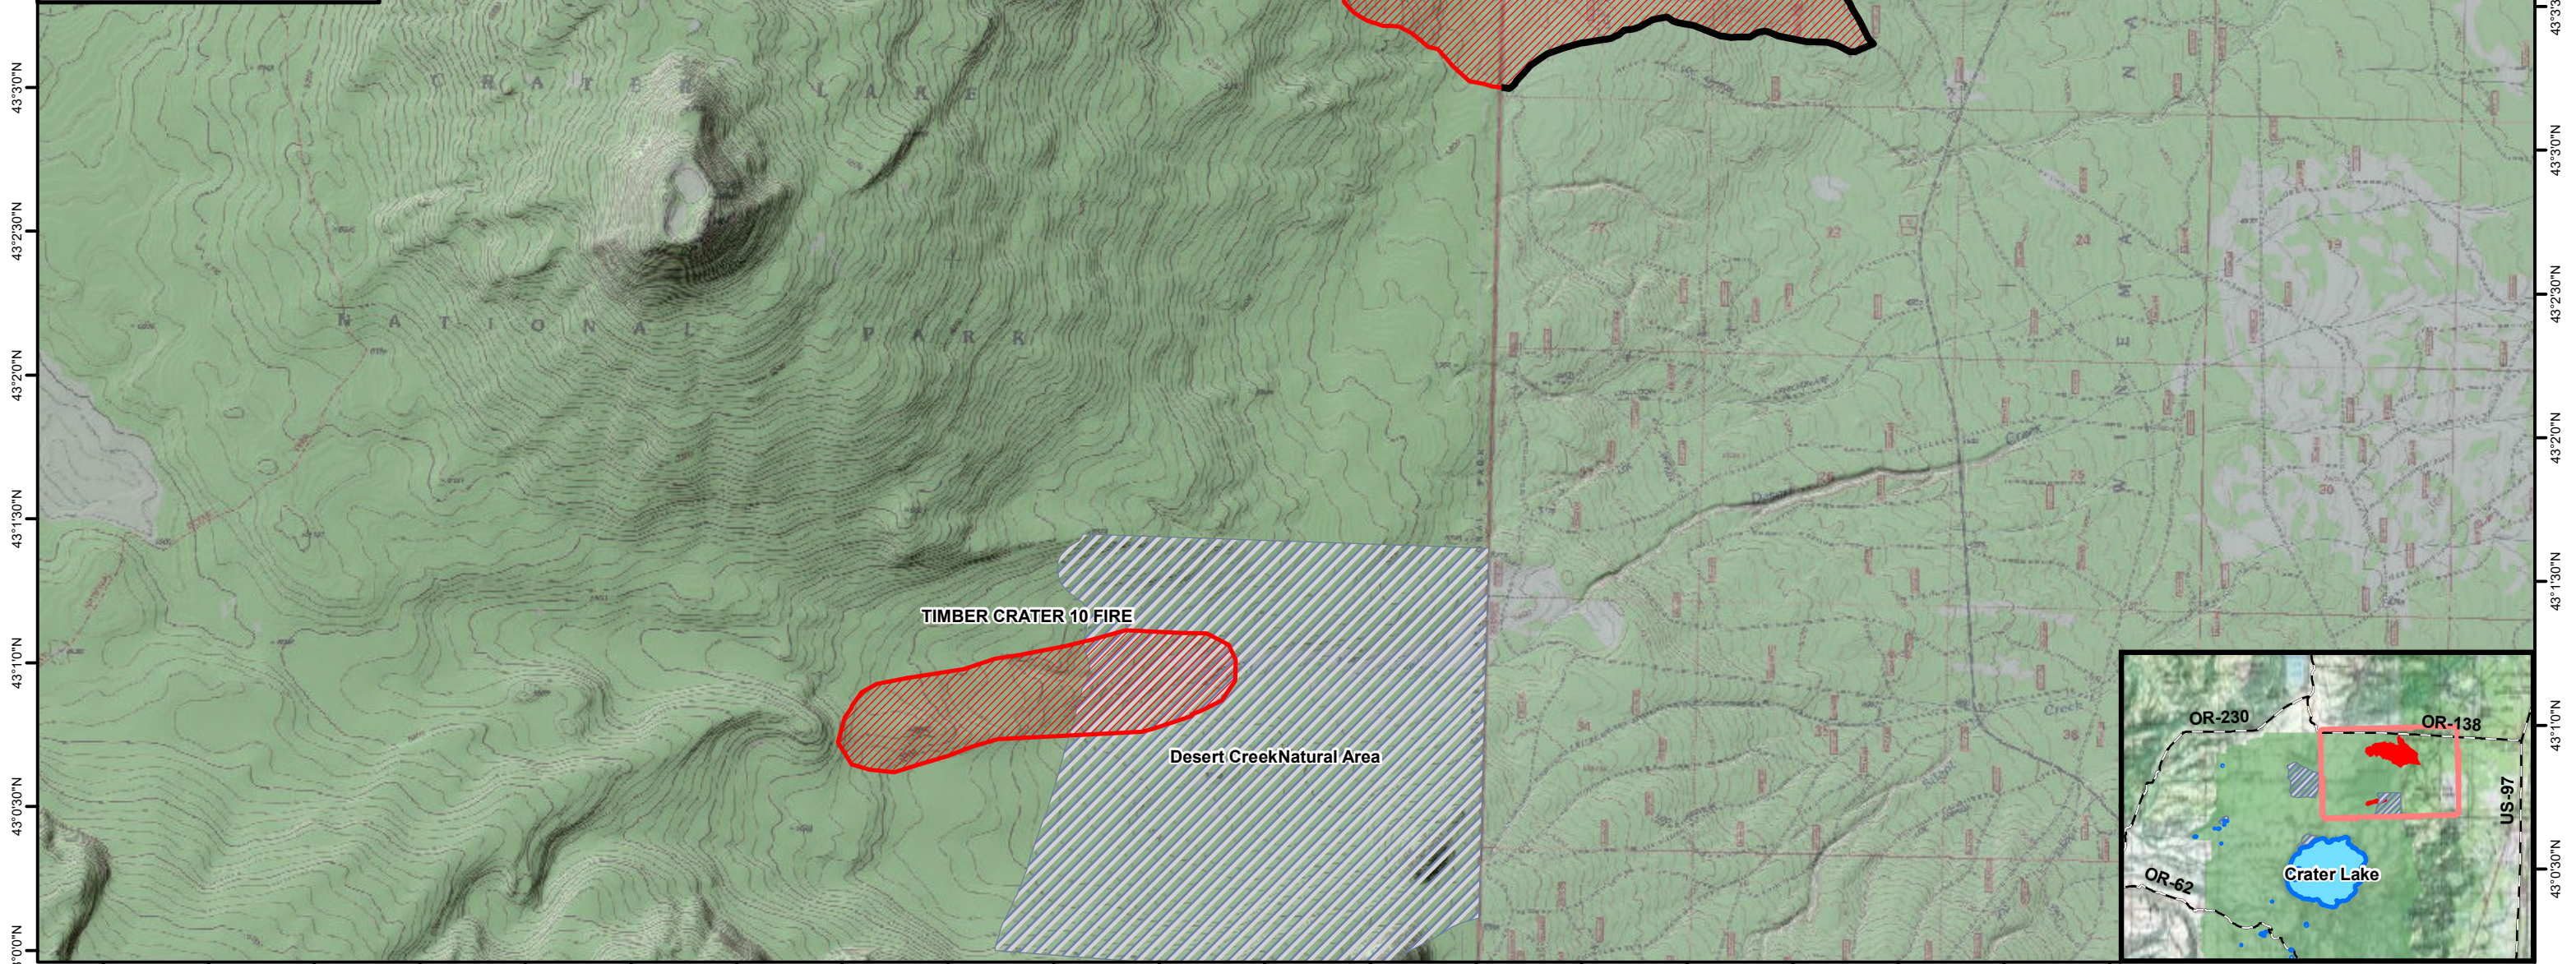

122°7'0"W 122°6'30"W 122°6'0"W 122°5'30"W 122°5'0"W 122°4'30"W 122°4'0"W 122°3'30"W 122°3'0"W 122°2'30"W 122°2'0"W 122°1'30"W 122°1'0"W 122°0'30"W 122°0'0"W 121°59'30"W 121°59'0"W 121°58'30"W 121°58'0"W 121°57'30"W 121°57'0"W 121°56'30"W 121°56'0"W 121°55'30"W

Timber Crater 6 Fire
 PUBLIC INFORMATION
 3126 Acres. as of
 July 29, 2018

Legend

- Wildfire Daily Perimeter
- Resource Natural Area
- Forest Service
- National Park Service
- Completed Line

0 2,500 5,000 Feet

122°6'30"W 122°6'0"W 122°5'30"W 122°5'0"W 122°4'30"W 122°4'0"W 122°3'30"W 122°3'0"W 122°2'30"W 122°2'0"W 122°1'30"W 122°1'0"W 122°0'30"W 122°0'0"W 121°59'30"W 121°59'0"W 121°58'30"W 121°58'0"W 121°57'30"W 121°57'0"W 121°56'30"W 121°56'0"W 121°55'30"W