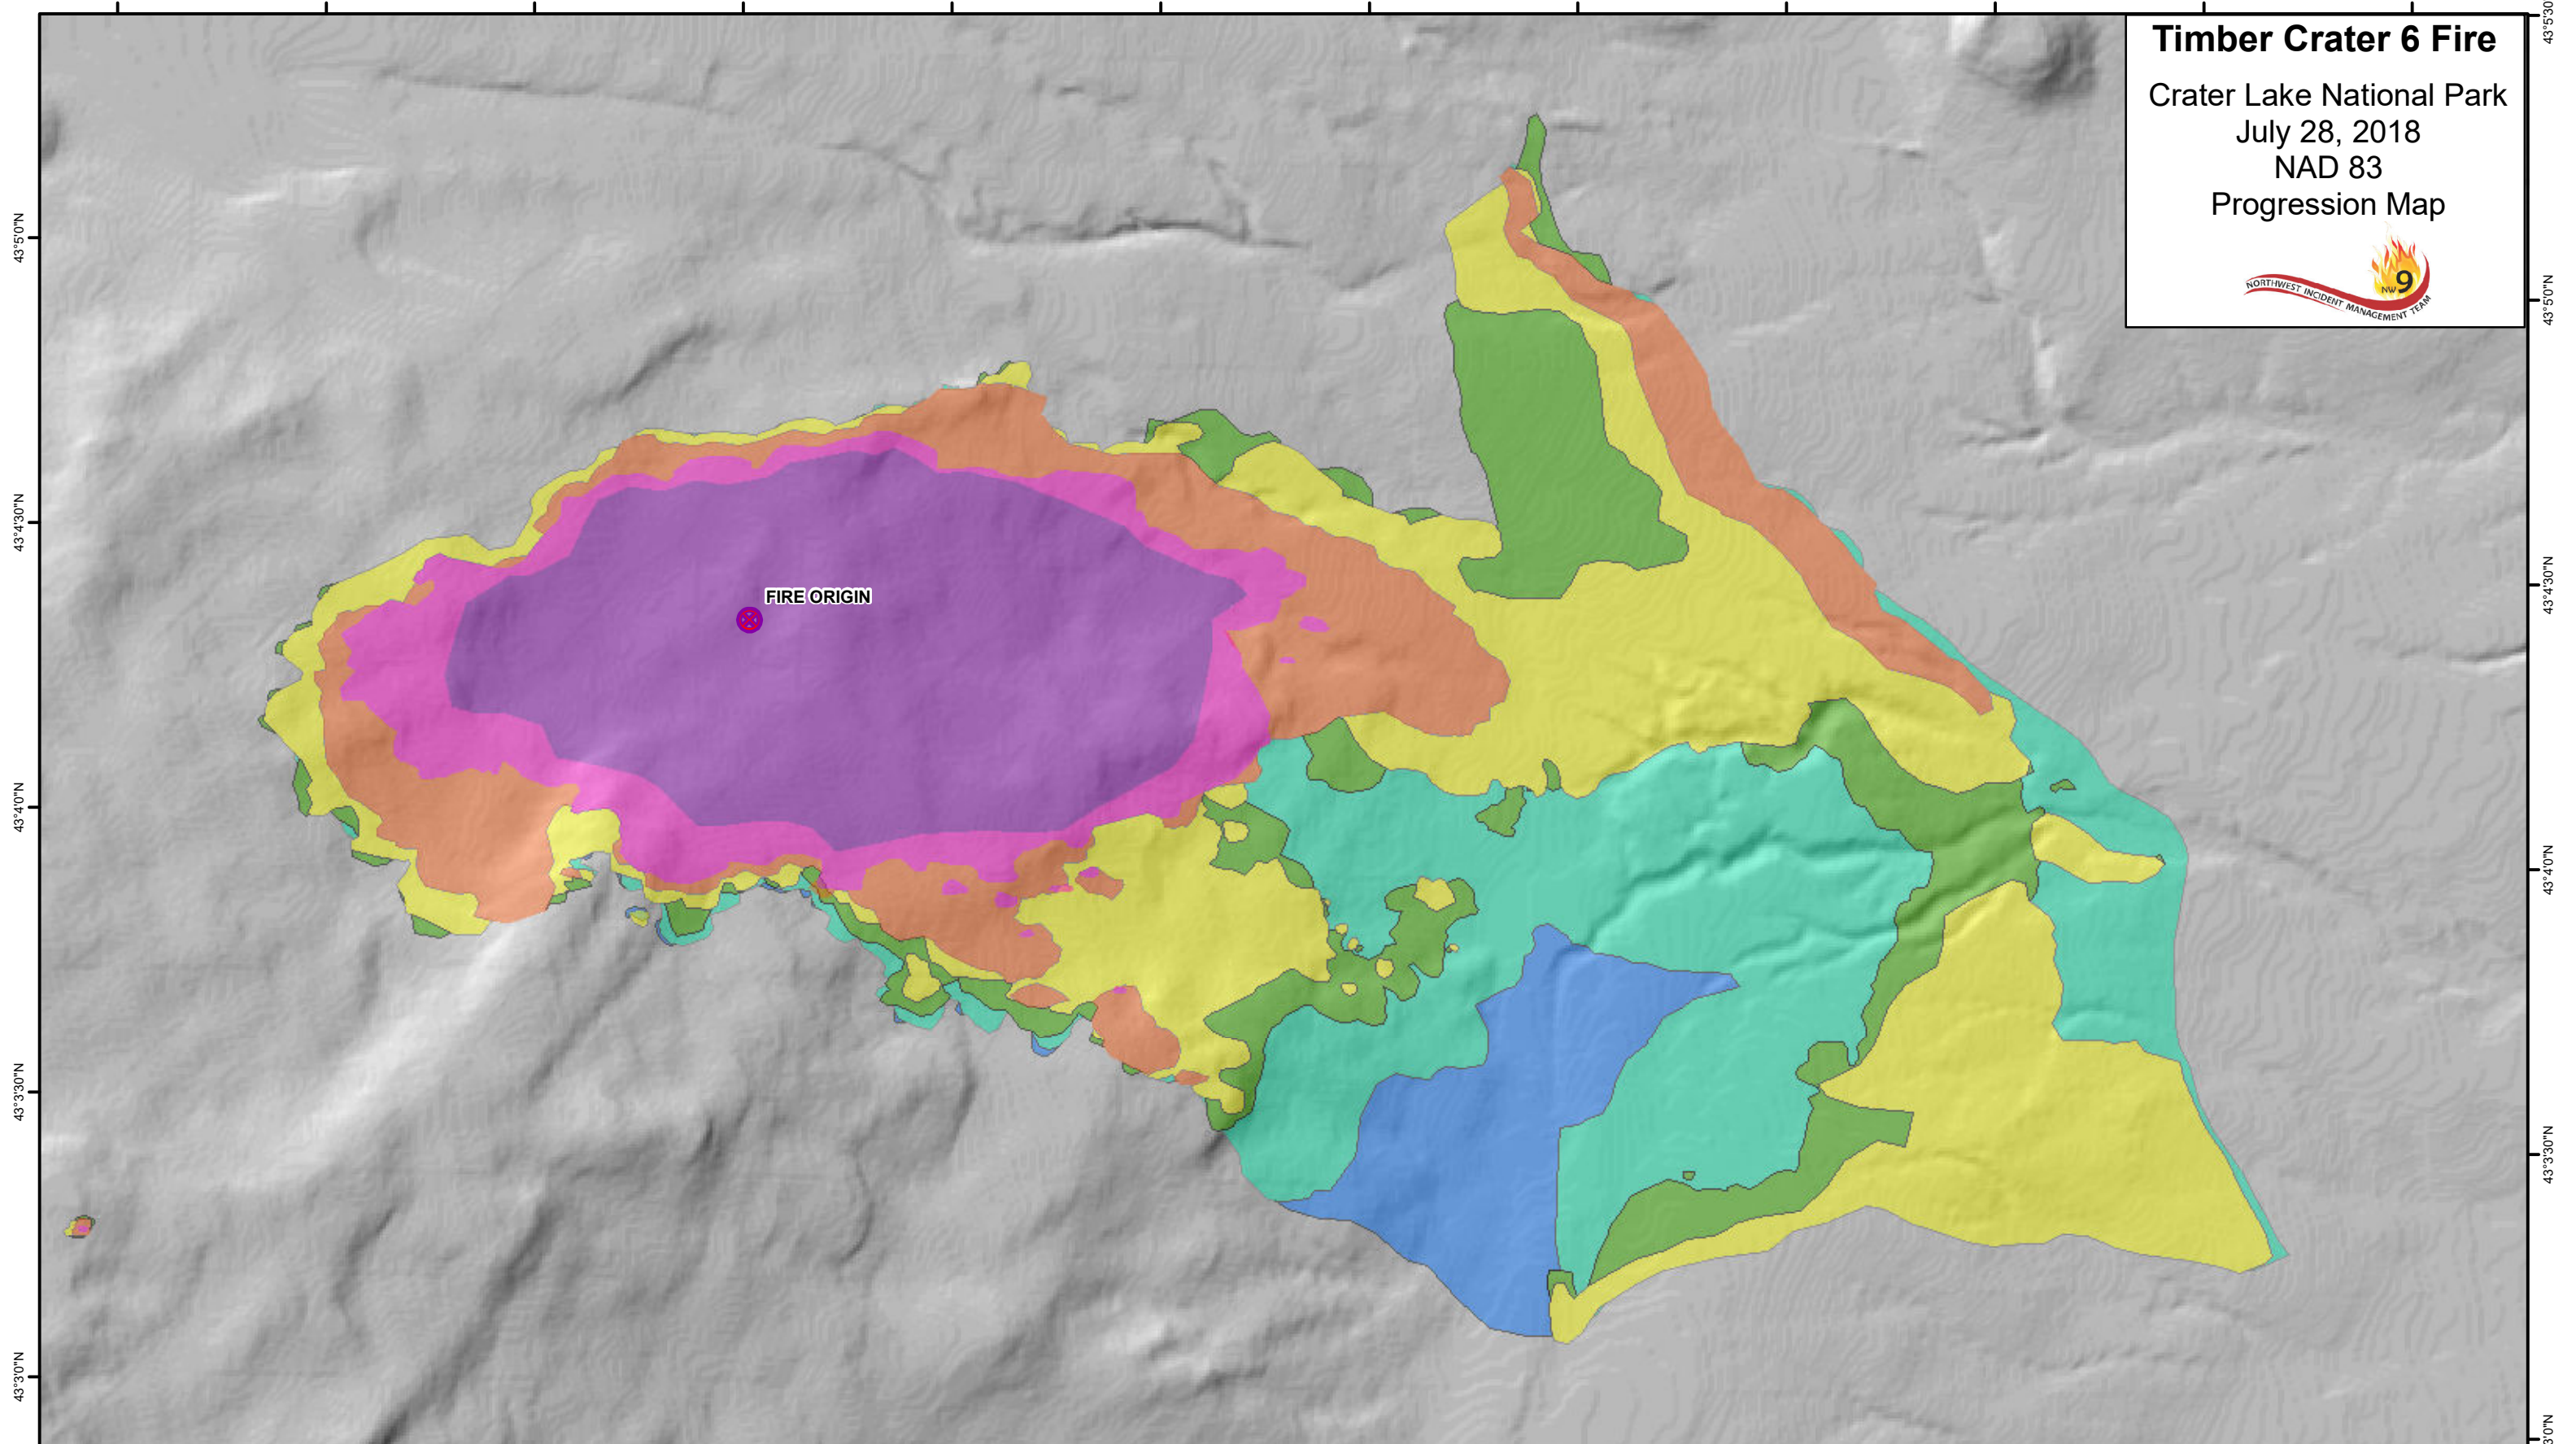

Timber Crater 6 Fire
 Crater Lake National Park
 July 28, 2018
 NAD 83
 Progression Map

DAILY FIRE PROGRESSION

 JULY 20, 2018 - 580 ACRES	 JULY 22, 2018 - 1,190 ACRES	 JULY 24, 2018 - 2,355 ACRES	 JULY 28, 2018 - 3,126 ACRES
 JULY 21, 2018 - 785 ACRES	 JULY 23, 2018 - 2,010 ACRES	 JULY 26, 2018 - 2,943 ACRES	

122°3'30"W 122°3'0"W 122°2'30"W 122°2'0"W 122°1'30"W 122°1'0"W 122°0'30"W 122°0'0"W 121°59'30"W 121°59'0"W 121°58'30"W 121°58'0"W