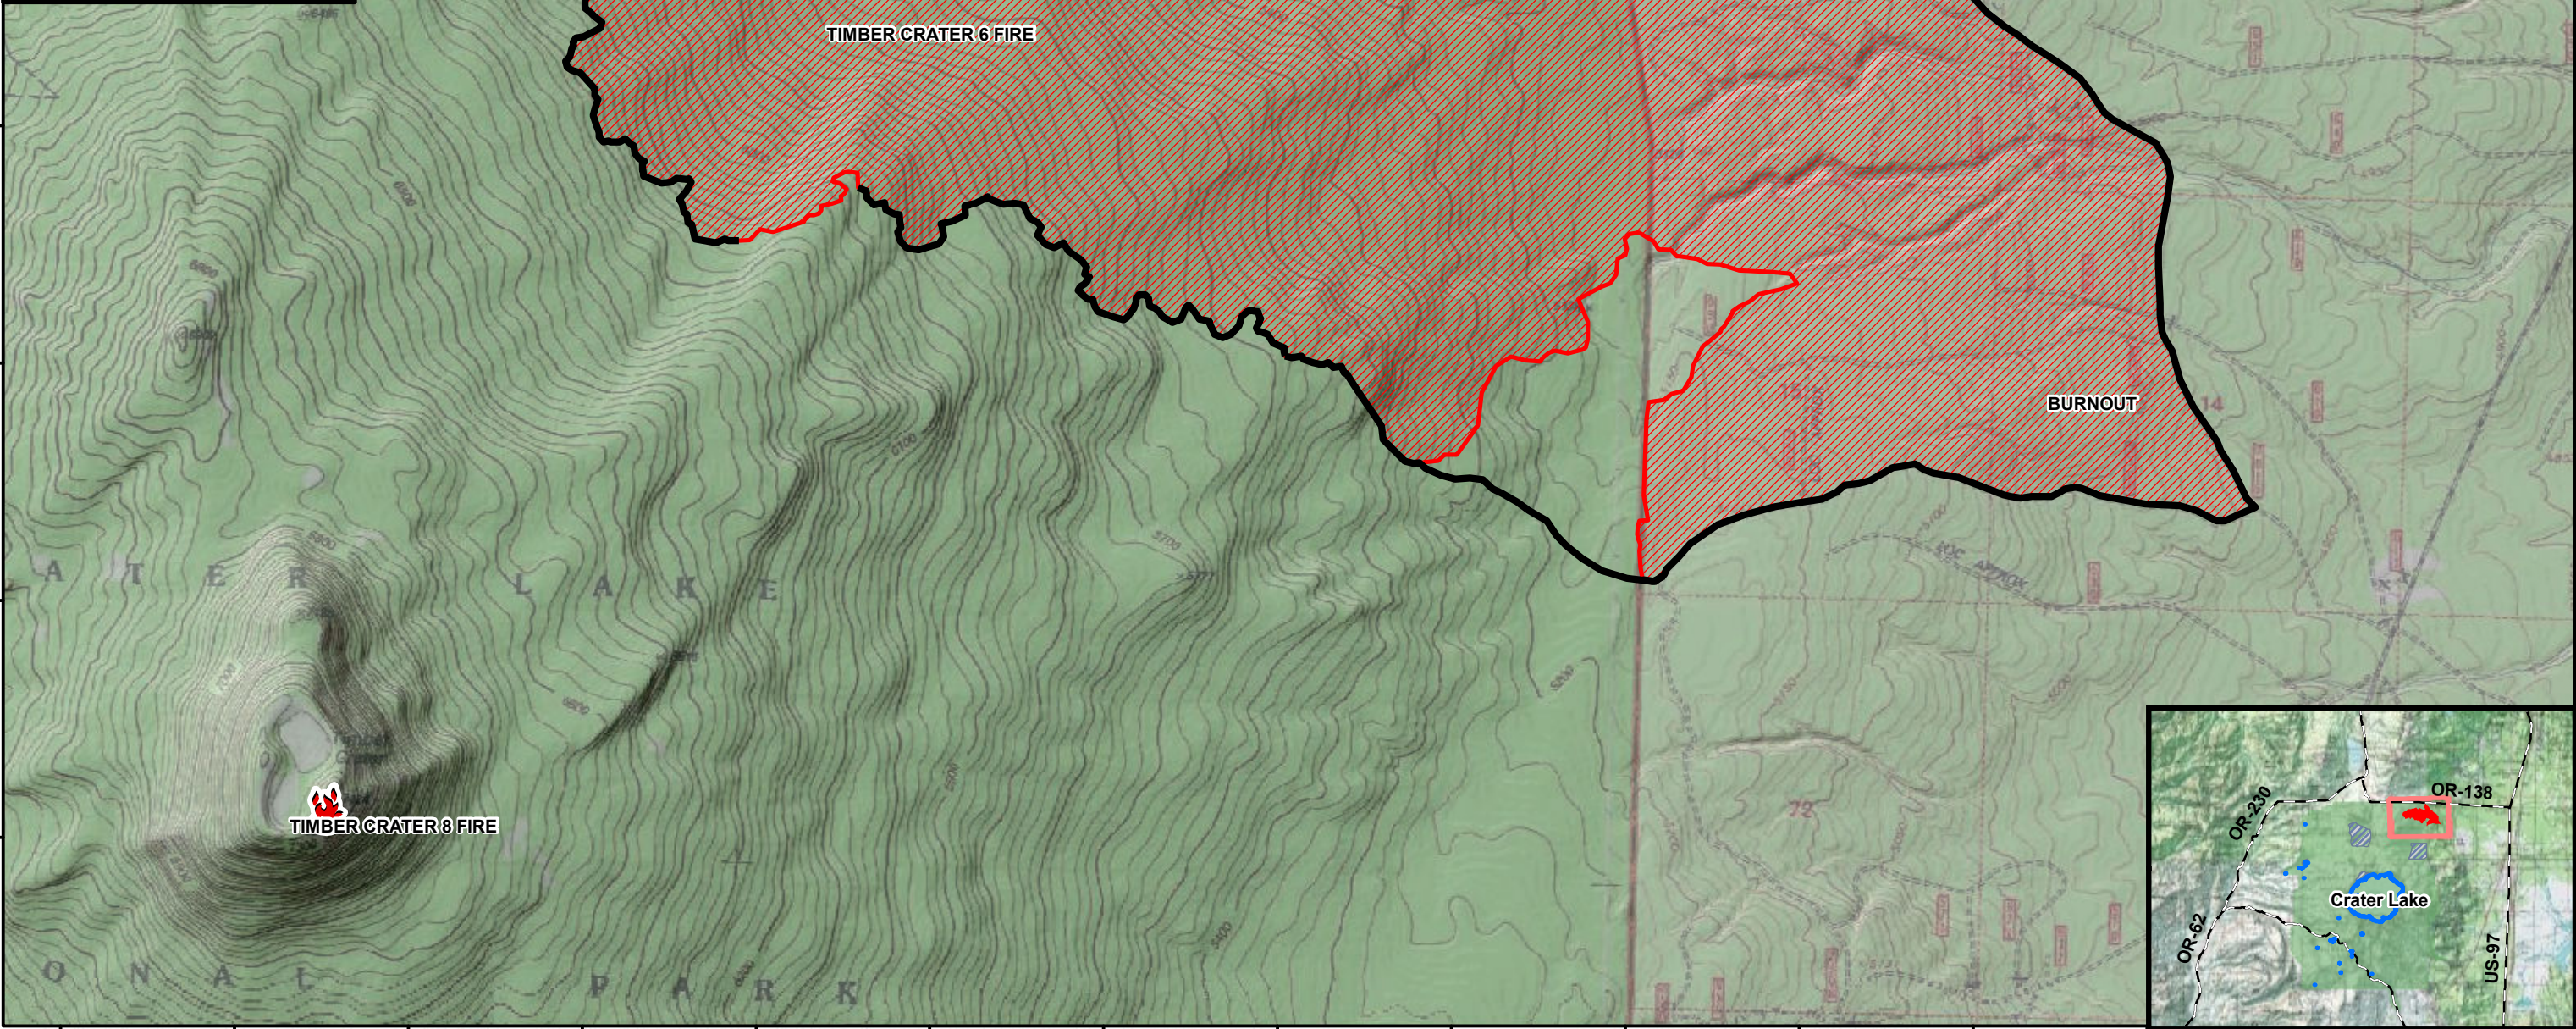

122°4'30"W 122°4'0"W 122°3'30"W 122°3'0"W 122°2'30"W 122°2'0"W 122°1'30"W 122°1'0"W 122°0'30"W 122°0'0"W 121°59'30"W 121°59'0"W 121°58'30"W 121°58'0"W 121°57'30"W

**Timber Crater 6 Fire**  
 PUBLIC INFORMATION  
 2943 Acres. as of  
 July 26, 2018

**Legend**

- Wildfire Daily Perimeter
- Resource Natural Area
- National Park Service
- Completed Line

0 1,500 3,000 Feet

122°4'30"W 122°4'0"W 122°3'30"W 122°3'0"W 122°2'30"W 122°2'0"W 122°1'30"W 122°1'0"W 122°0'30"W 122°0'0"W 121°59'30"W 121°59'0"W 121°58'30"W 121°58'0"W 121°57'30"W