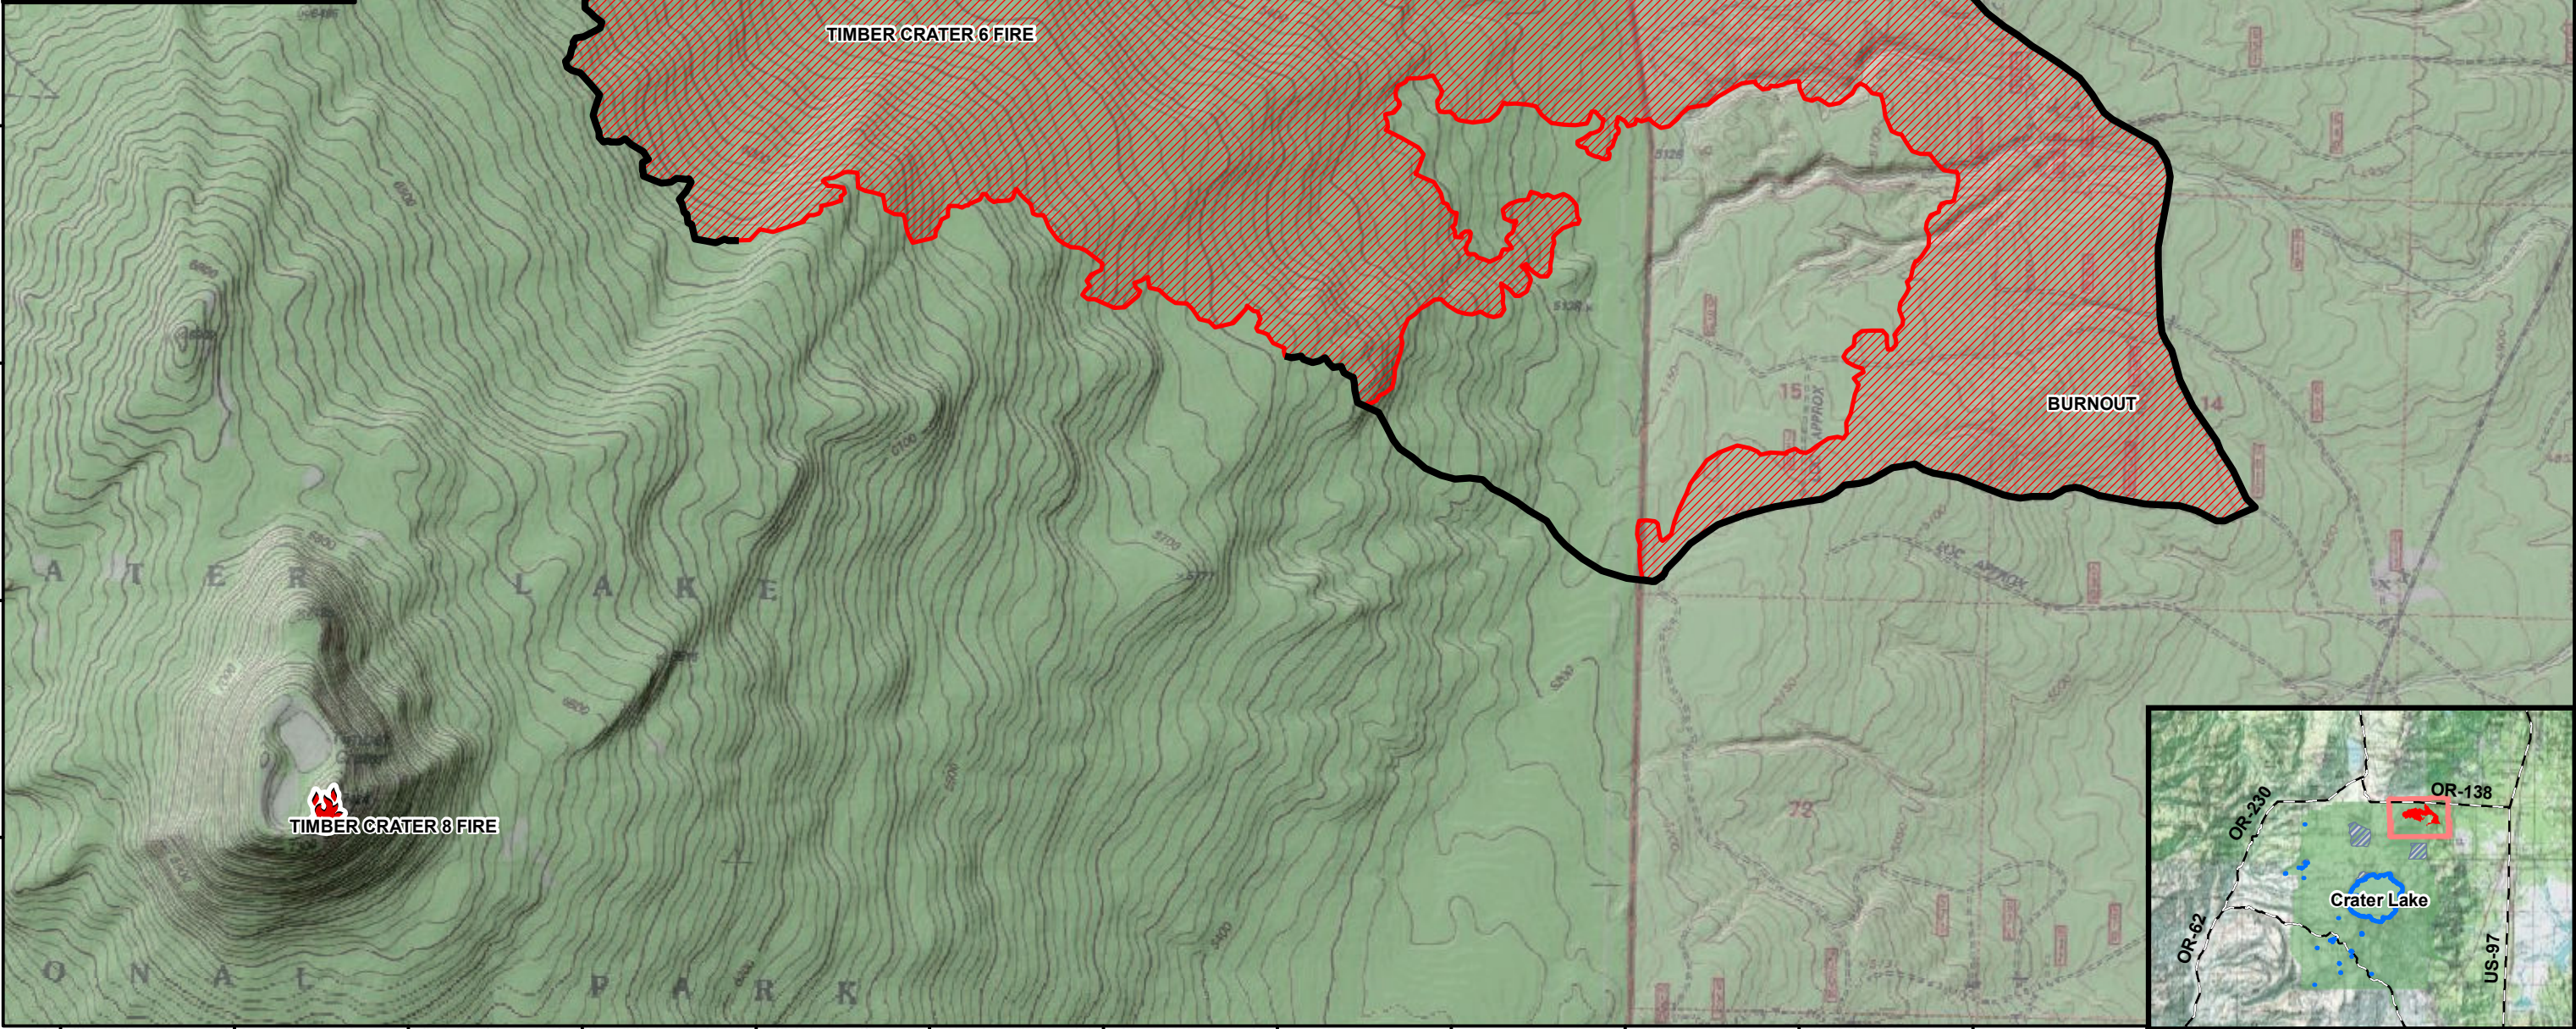

122°4'30"W 122°4'0"W 122°3'30"W 122°3'0"W 122°2'30"W 122°2'0"W 122°1'30"W 122°1'0"W 122°0'30"W 122°0'0"W 121°59'30"W 121°59'0"W 121°58'30"W 121°58'0"W 121°57'30"W

Timber Crater 6 Fire
 PUBLIC INFORMATION
 2355 Acres. as of
 July 24, 2018

Legend

- Wildfire Daily Perimeter
- Resource Natural Area
- National Park Service
- Completed Line

0 1,500 3,000 Feet

122°4'30"W 122°4'0"W 122°3'30"W 122°3'0"W 122°2'30"W 122°2'0"W 122°1'30"W 122°1'0"W 122°0'30"W 122°0'0"W 121°59'30"W 121°59'0"W 121°58'30"W 121°58'0"W 121°57'30"W