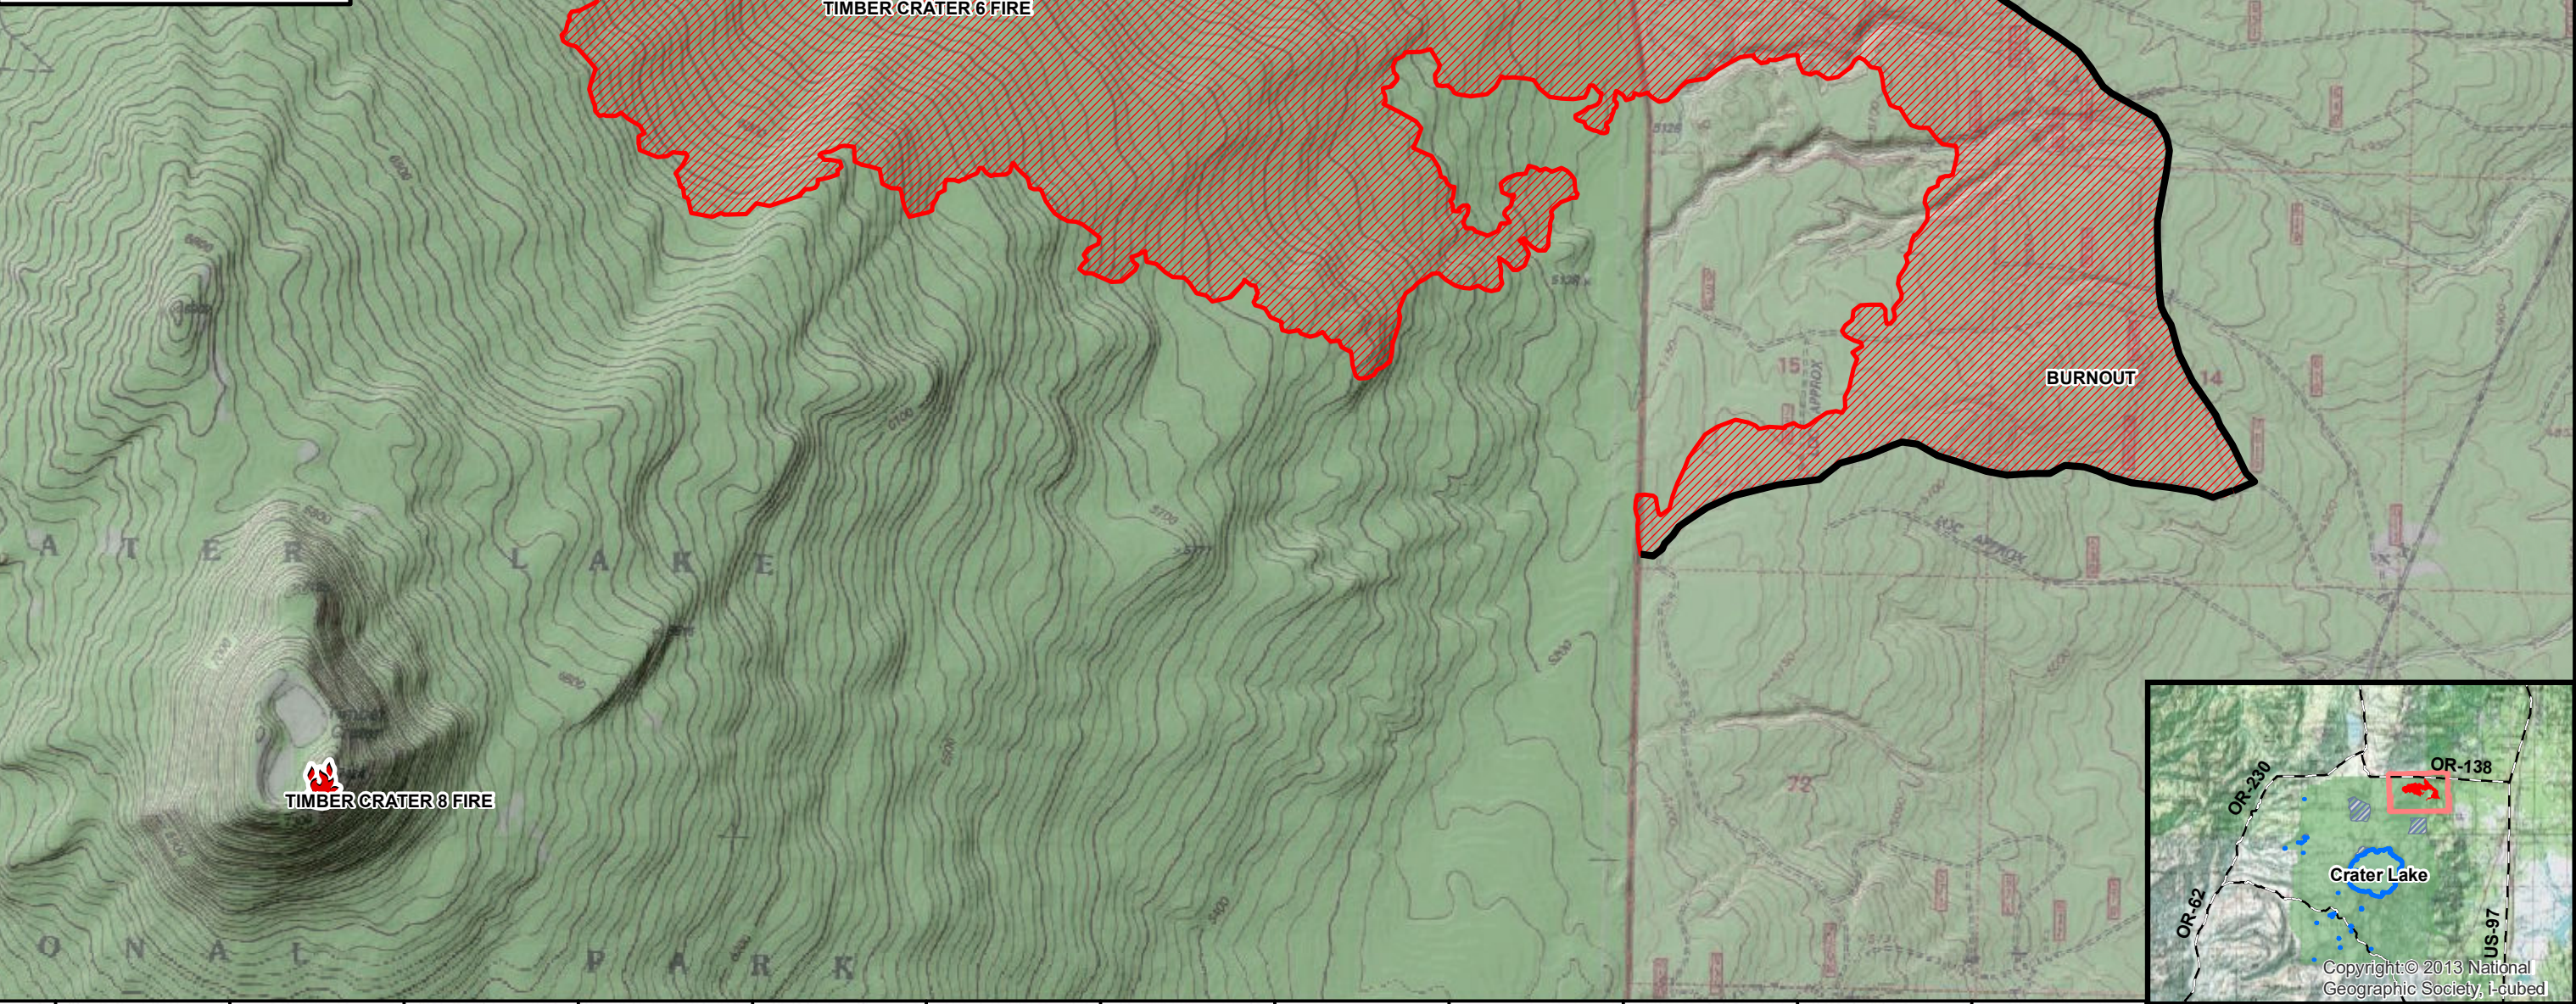

122°4'30"W 122°4'0"W 122°3'30"W 122°3'0"W 122°2'30"W 122°2'0"W 122°1'30"W 122°1'0"W 122°0'30"W 122°0'0"W 121°59'30"W 121°59'0"W 121°58'30"W 121°58'0"W 121°57'30"W

Timber Crater 6 Fire
 PUBLIC INFORMATION
 2355 Acres. as of
 July 24, 2018

Legend

- Wildfire Daily Perimeter
- Resource Natural Area
- National Park Service
- Completed Line

0 1,000 2,000 Feet

122°4'30"W 122°4'0"W 122°3'30"W 122°3'0"W 122°2'30"W 122°2'0"W 122°1'30"W 122°1'0"W 122°0'30"W 122°0'0"W 121°59'30"W 121°59'0"W 121°58'30"W 121°58'0"W 121°57'30"W