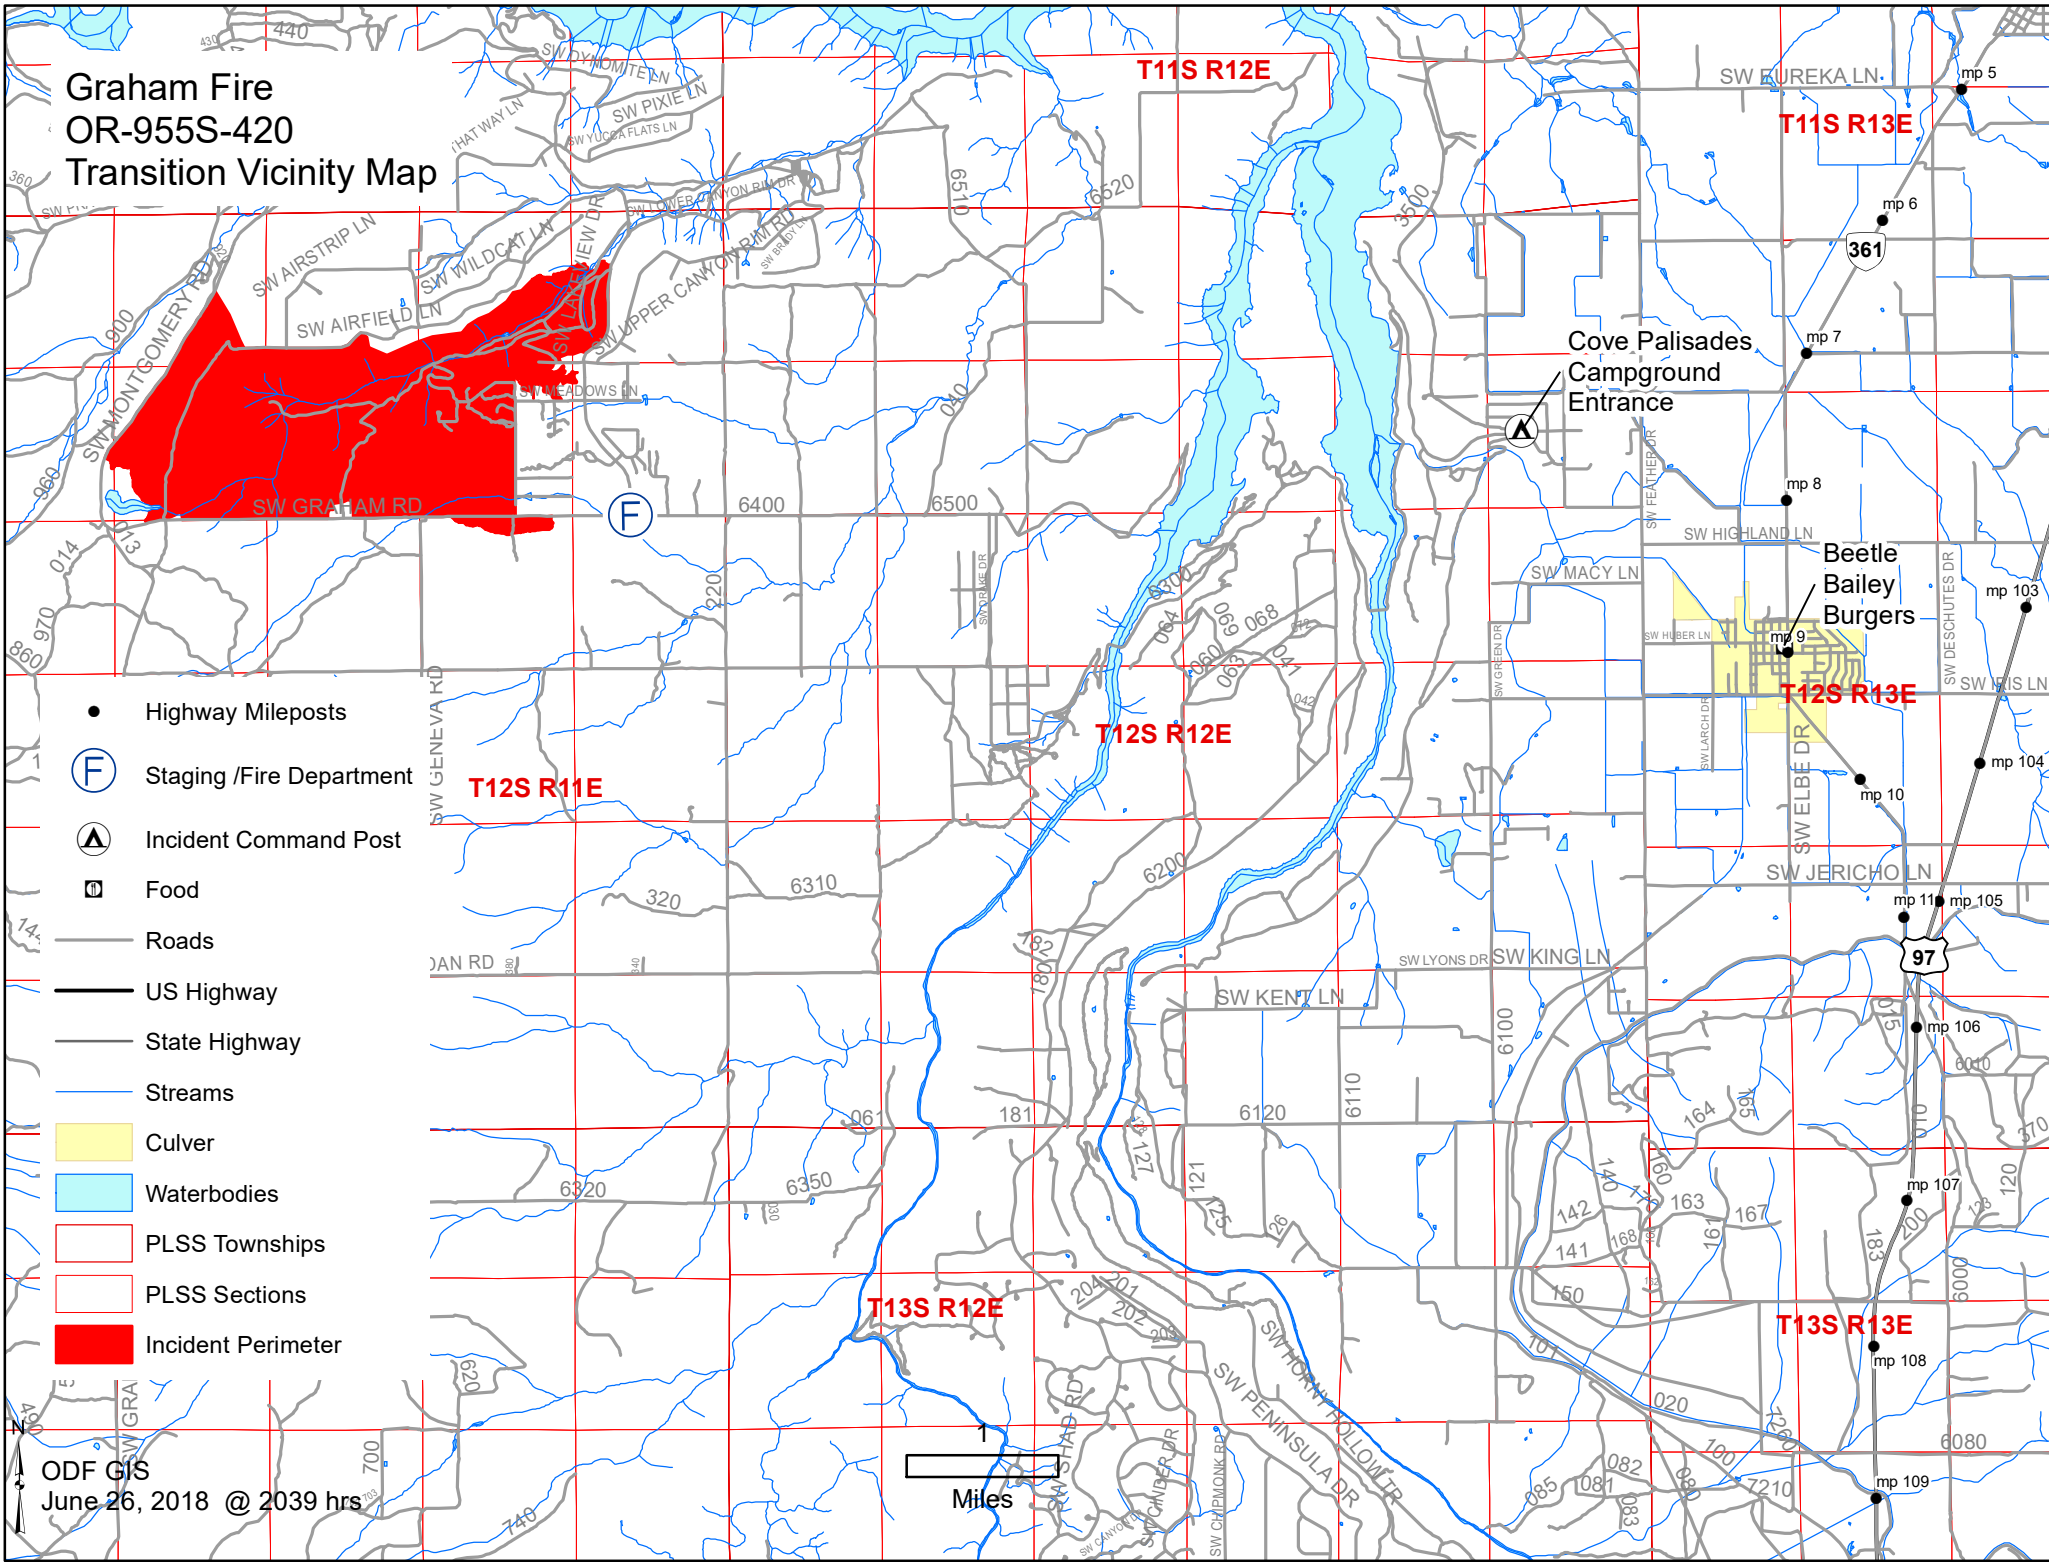

**Graham Fire
OR-955S-420
Transition Vicinity Map**

- Highway Mileposts
- (F) Staging /Fire Department
- (▲) Incident Command Post
- Food
- Roads
- US Highway
- State Highway
- Streams
- Culver
- Waterbodies
- PLSS Townships
- PLSS Sections
- Incident Perimeter