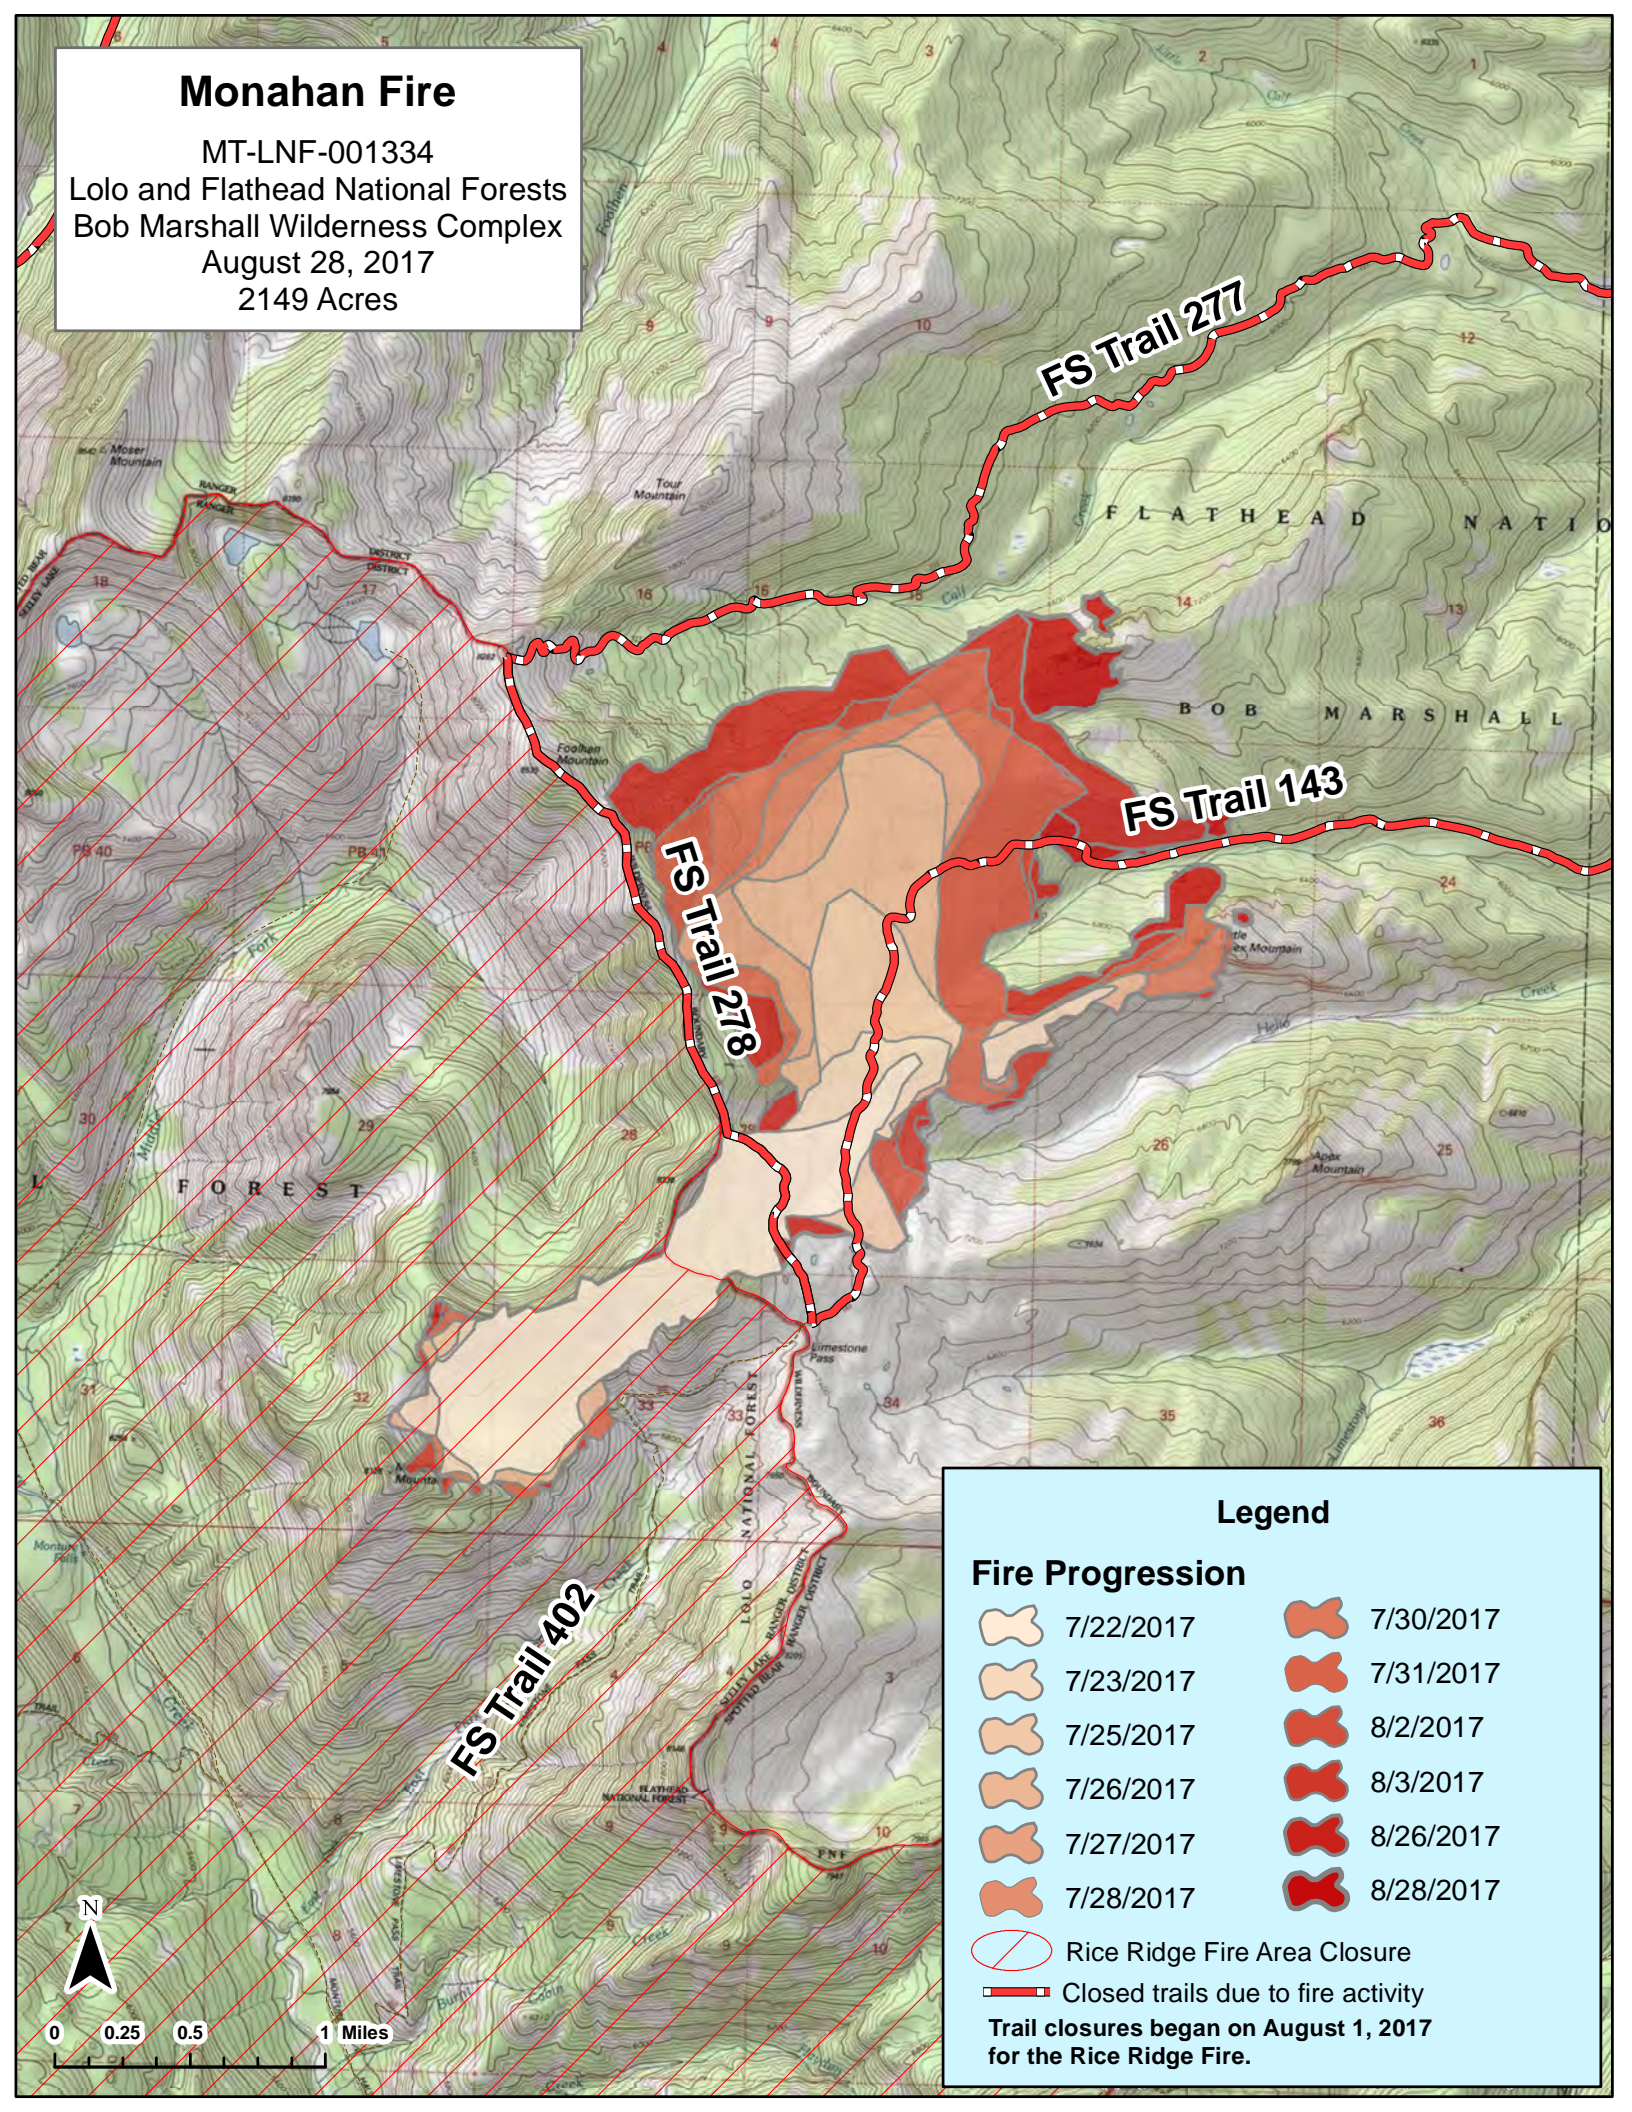

Monahan Fire

MT-LNF-001334
 Lolo and Flathead National Forests
 Bob Marshall Wilderness Complex
 August 28, 2017
 2149 Acres

FS Trail 277

FS Trail 143

FS Trail 278

FS Trail 402

Legend

Fire Progression

- | | | | |
|--|-----------|--|-----------|
| | 7/22/2017 | | 7/30/2017 |
| | 7/23/2017 | | 7/31/2017 |
| | 7/25/2017 | | 8/2/2017 |
| | 7/26/2017 | | 8/3/2017 |
| | 7/27/2017 | | 8/26/2017 |
| | 7/28/2017 | | 8/28/2017 |

Rice Ridge Fire Area Closure

Closed trails due to fire activity

Trail closures began on August 1, 2017 for the Rice Ridge Fire.

0 0.25 0.5 1 Miles