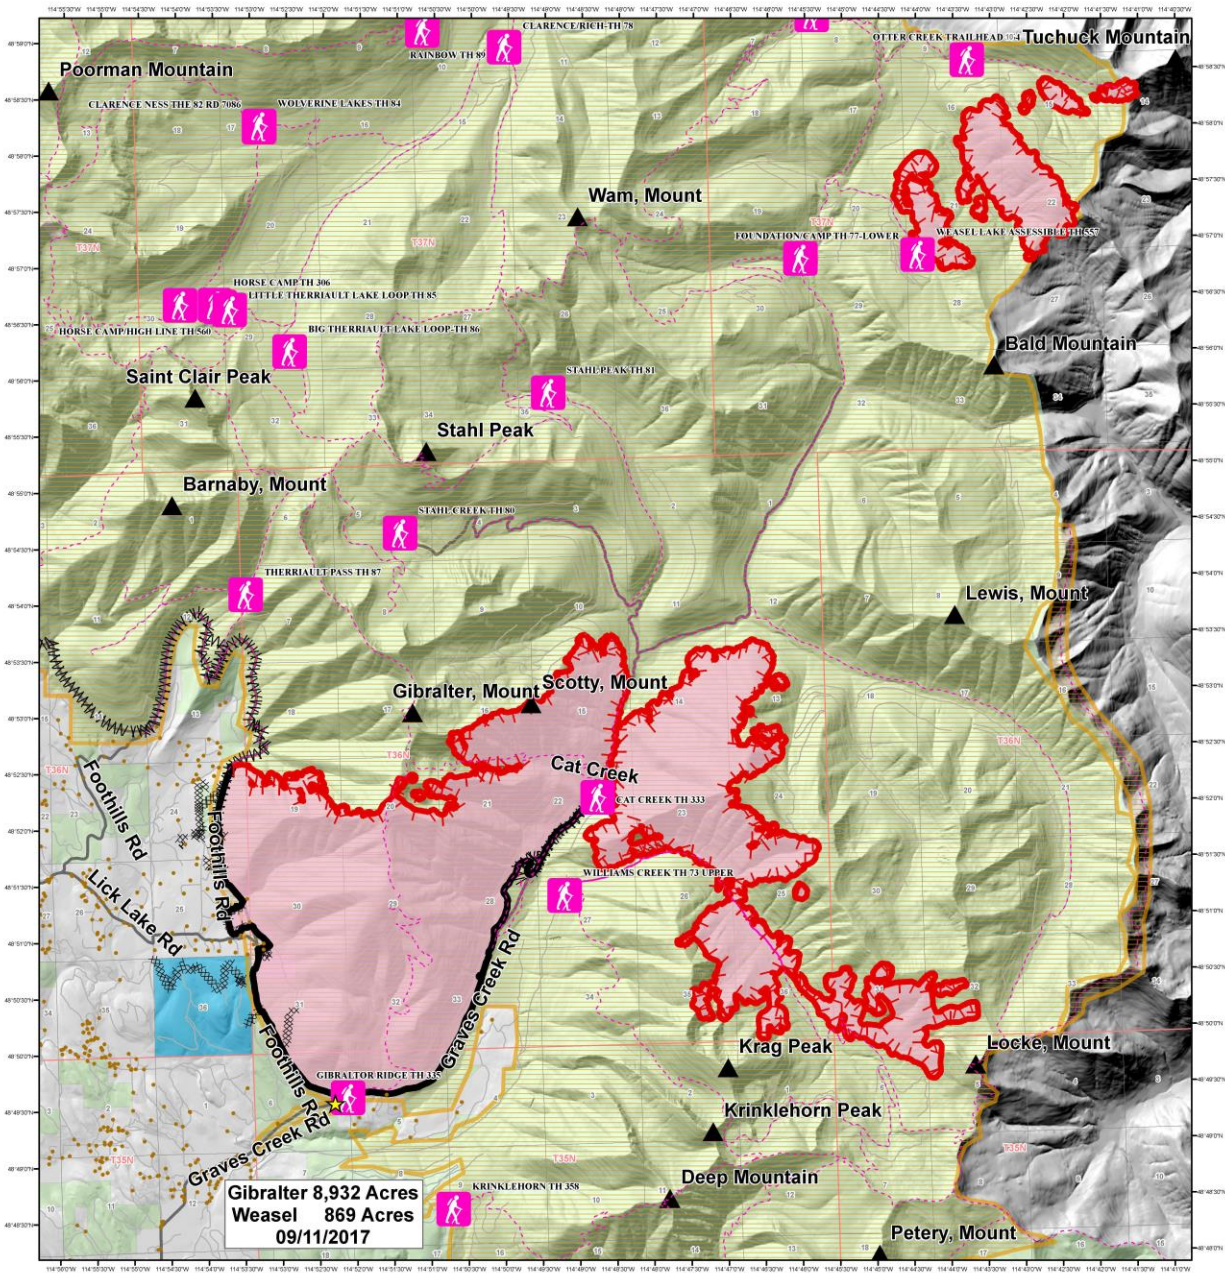

## Gibraltar Ridge & Weasel Fires

### MT-KNF-000161 & MT-KNF-000236

Forest Service	Checkpoints	Trailhead	Uncontrolled Fire Edge	Hand Line
MT State	Structure	Trails	Completed Dozer Line	Line Break Completed
Private	Mtn Top	Primary Travel Route	Completed Line	Unknown
Gibraltar Ridge Fire Closure Area	Other Road			

Miles  
0 0.4 0.8 1.6