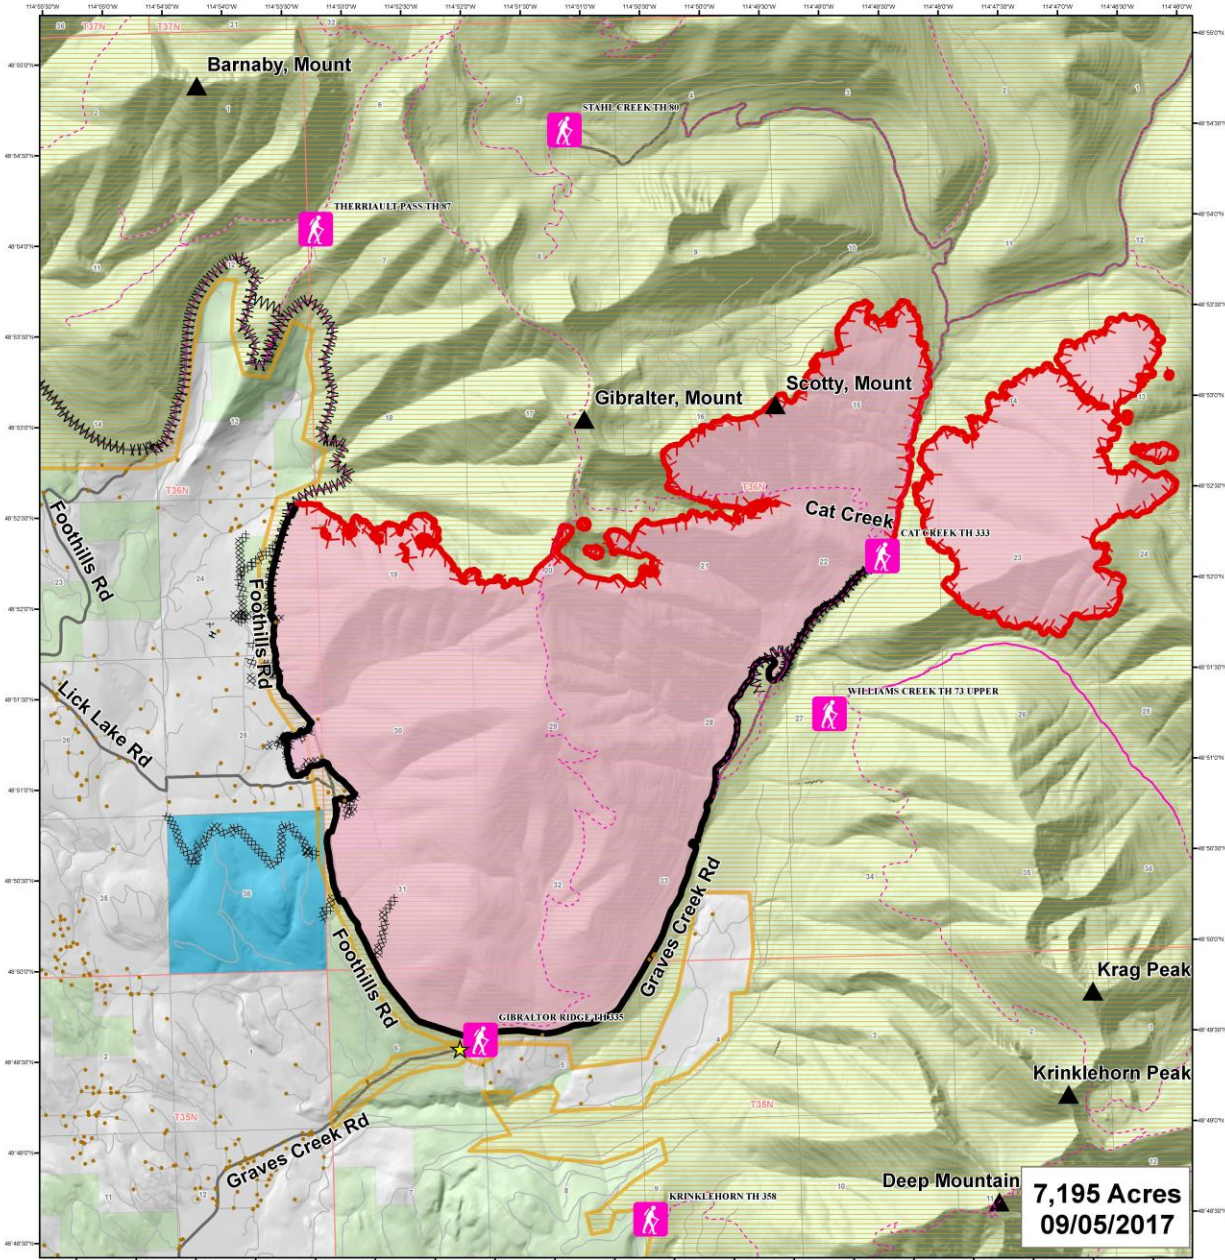

Information

Gibraltar Ridge Fire

MT-KNF-000161

Forest Service	Checkpoints	Trailhead	Uncontrolled Fire Edge	Hand Line
MT State	Structure	Trails	Completed Dozer Line	Line Break Completed
Private	Mtn Top	Primary Travel Route	Completed Line	Unknown
Gibraltar Ridge Fire Closure Area	Other Road			

Miles
0 0.25 0.5 1