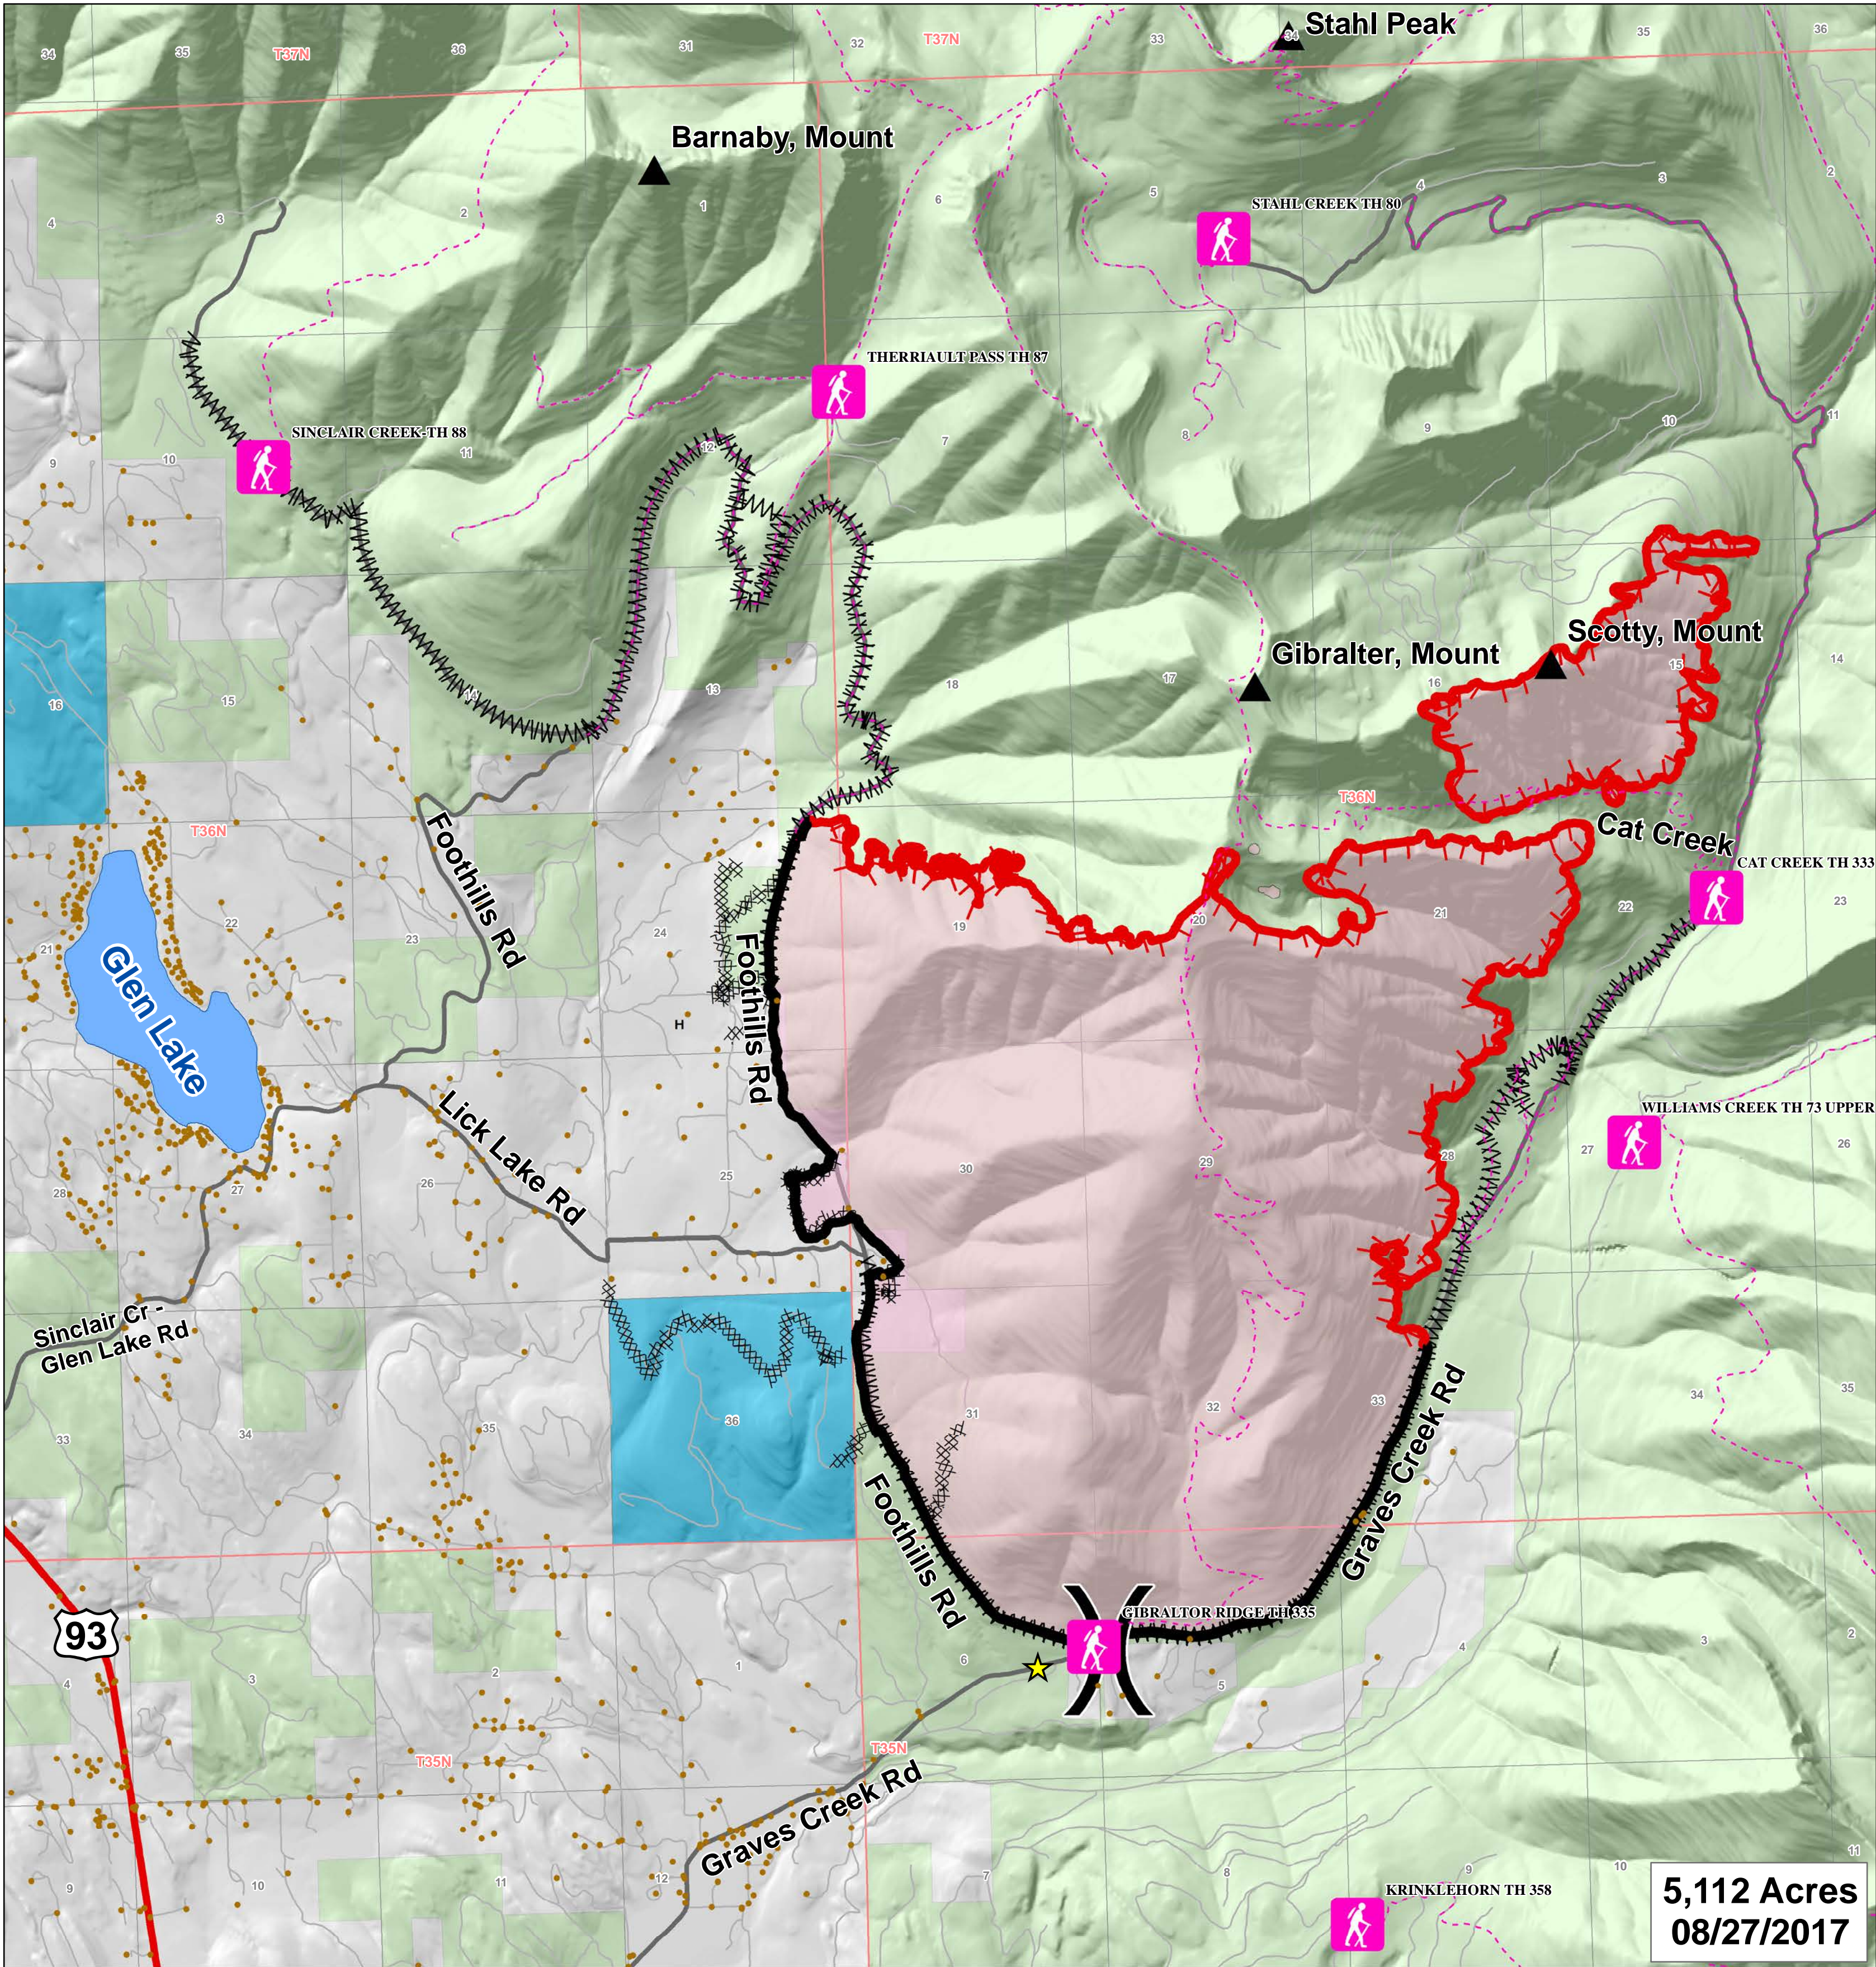

Information

Gibraltar Ridge Fire

MT-KNF-000161

Kootenai
Interagency
Type 3
Team

FS	Checkpoints	Trailhead	US Hwy or Route	Uncontrolled Fire Edge	Hand Line
MT State	Structure	Trails	Primary Travel Route	Completed Dozer Line	Line Break Completed
Private	Mtn Top	Other Road	Completed Line		