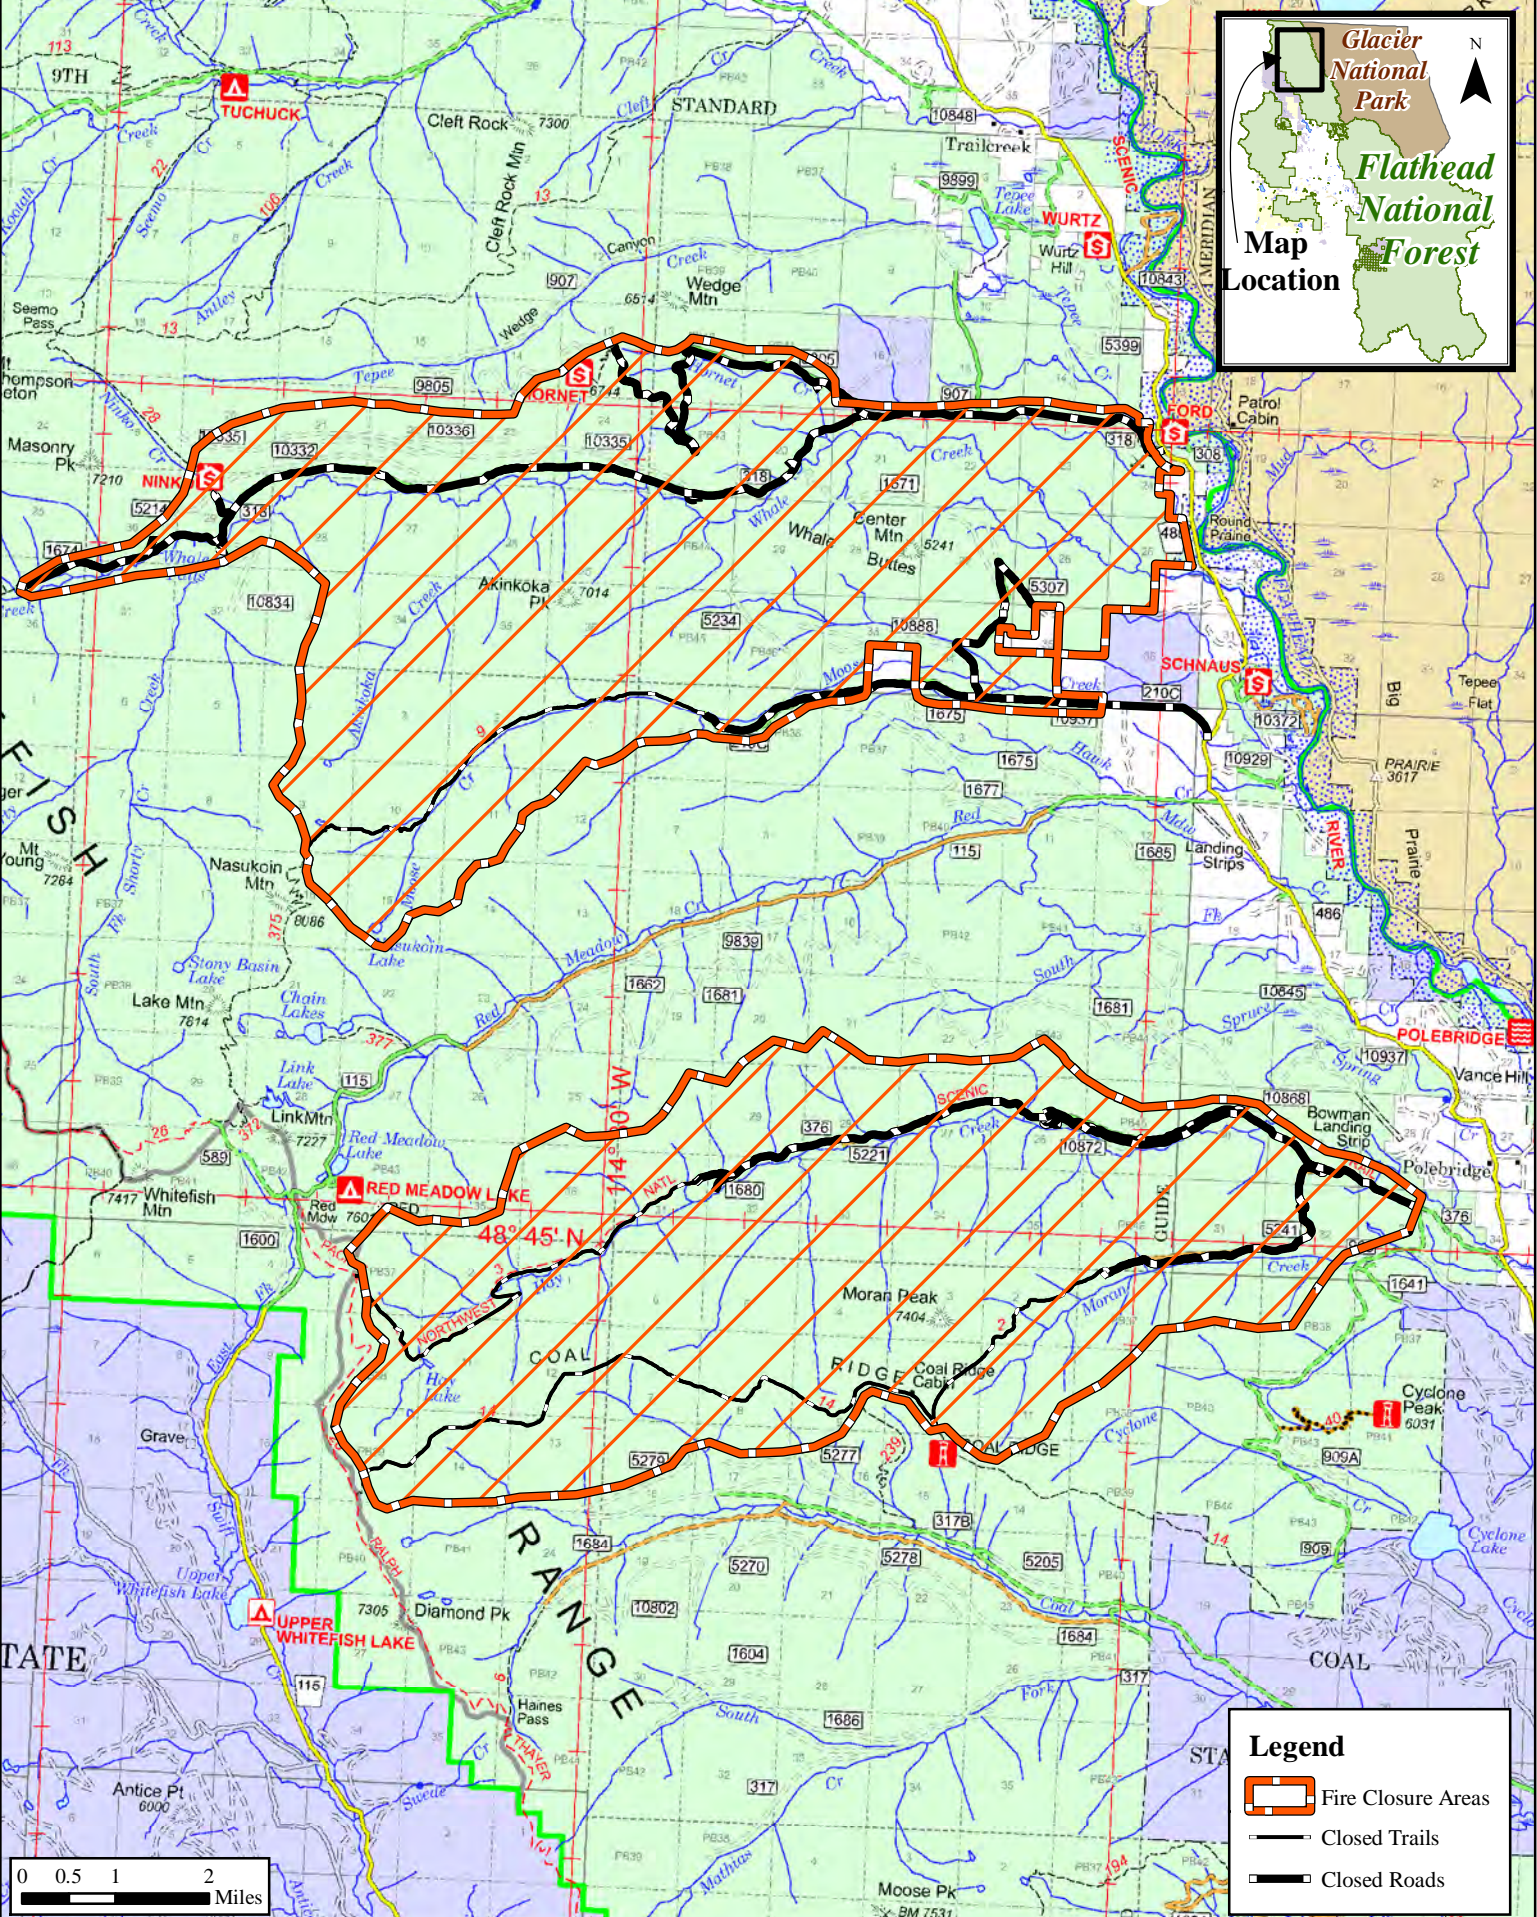

Whale Butte and Coal Ridge Fires - Road, Trail and Area Closures

Flathead National Forest - Glacier View Ranger District

Legend

-  Fire Closure Areas
-  Closed Trails
-  Closed Roads

0 0.5 1 2 Miles