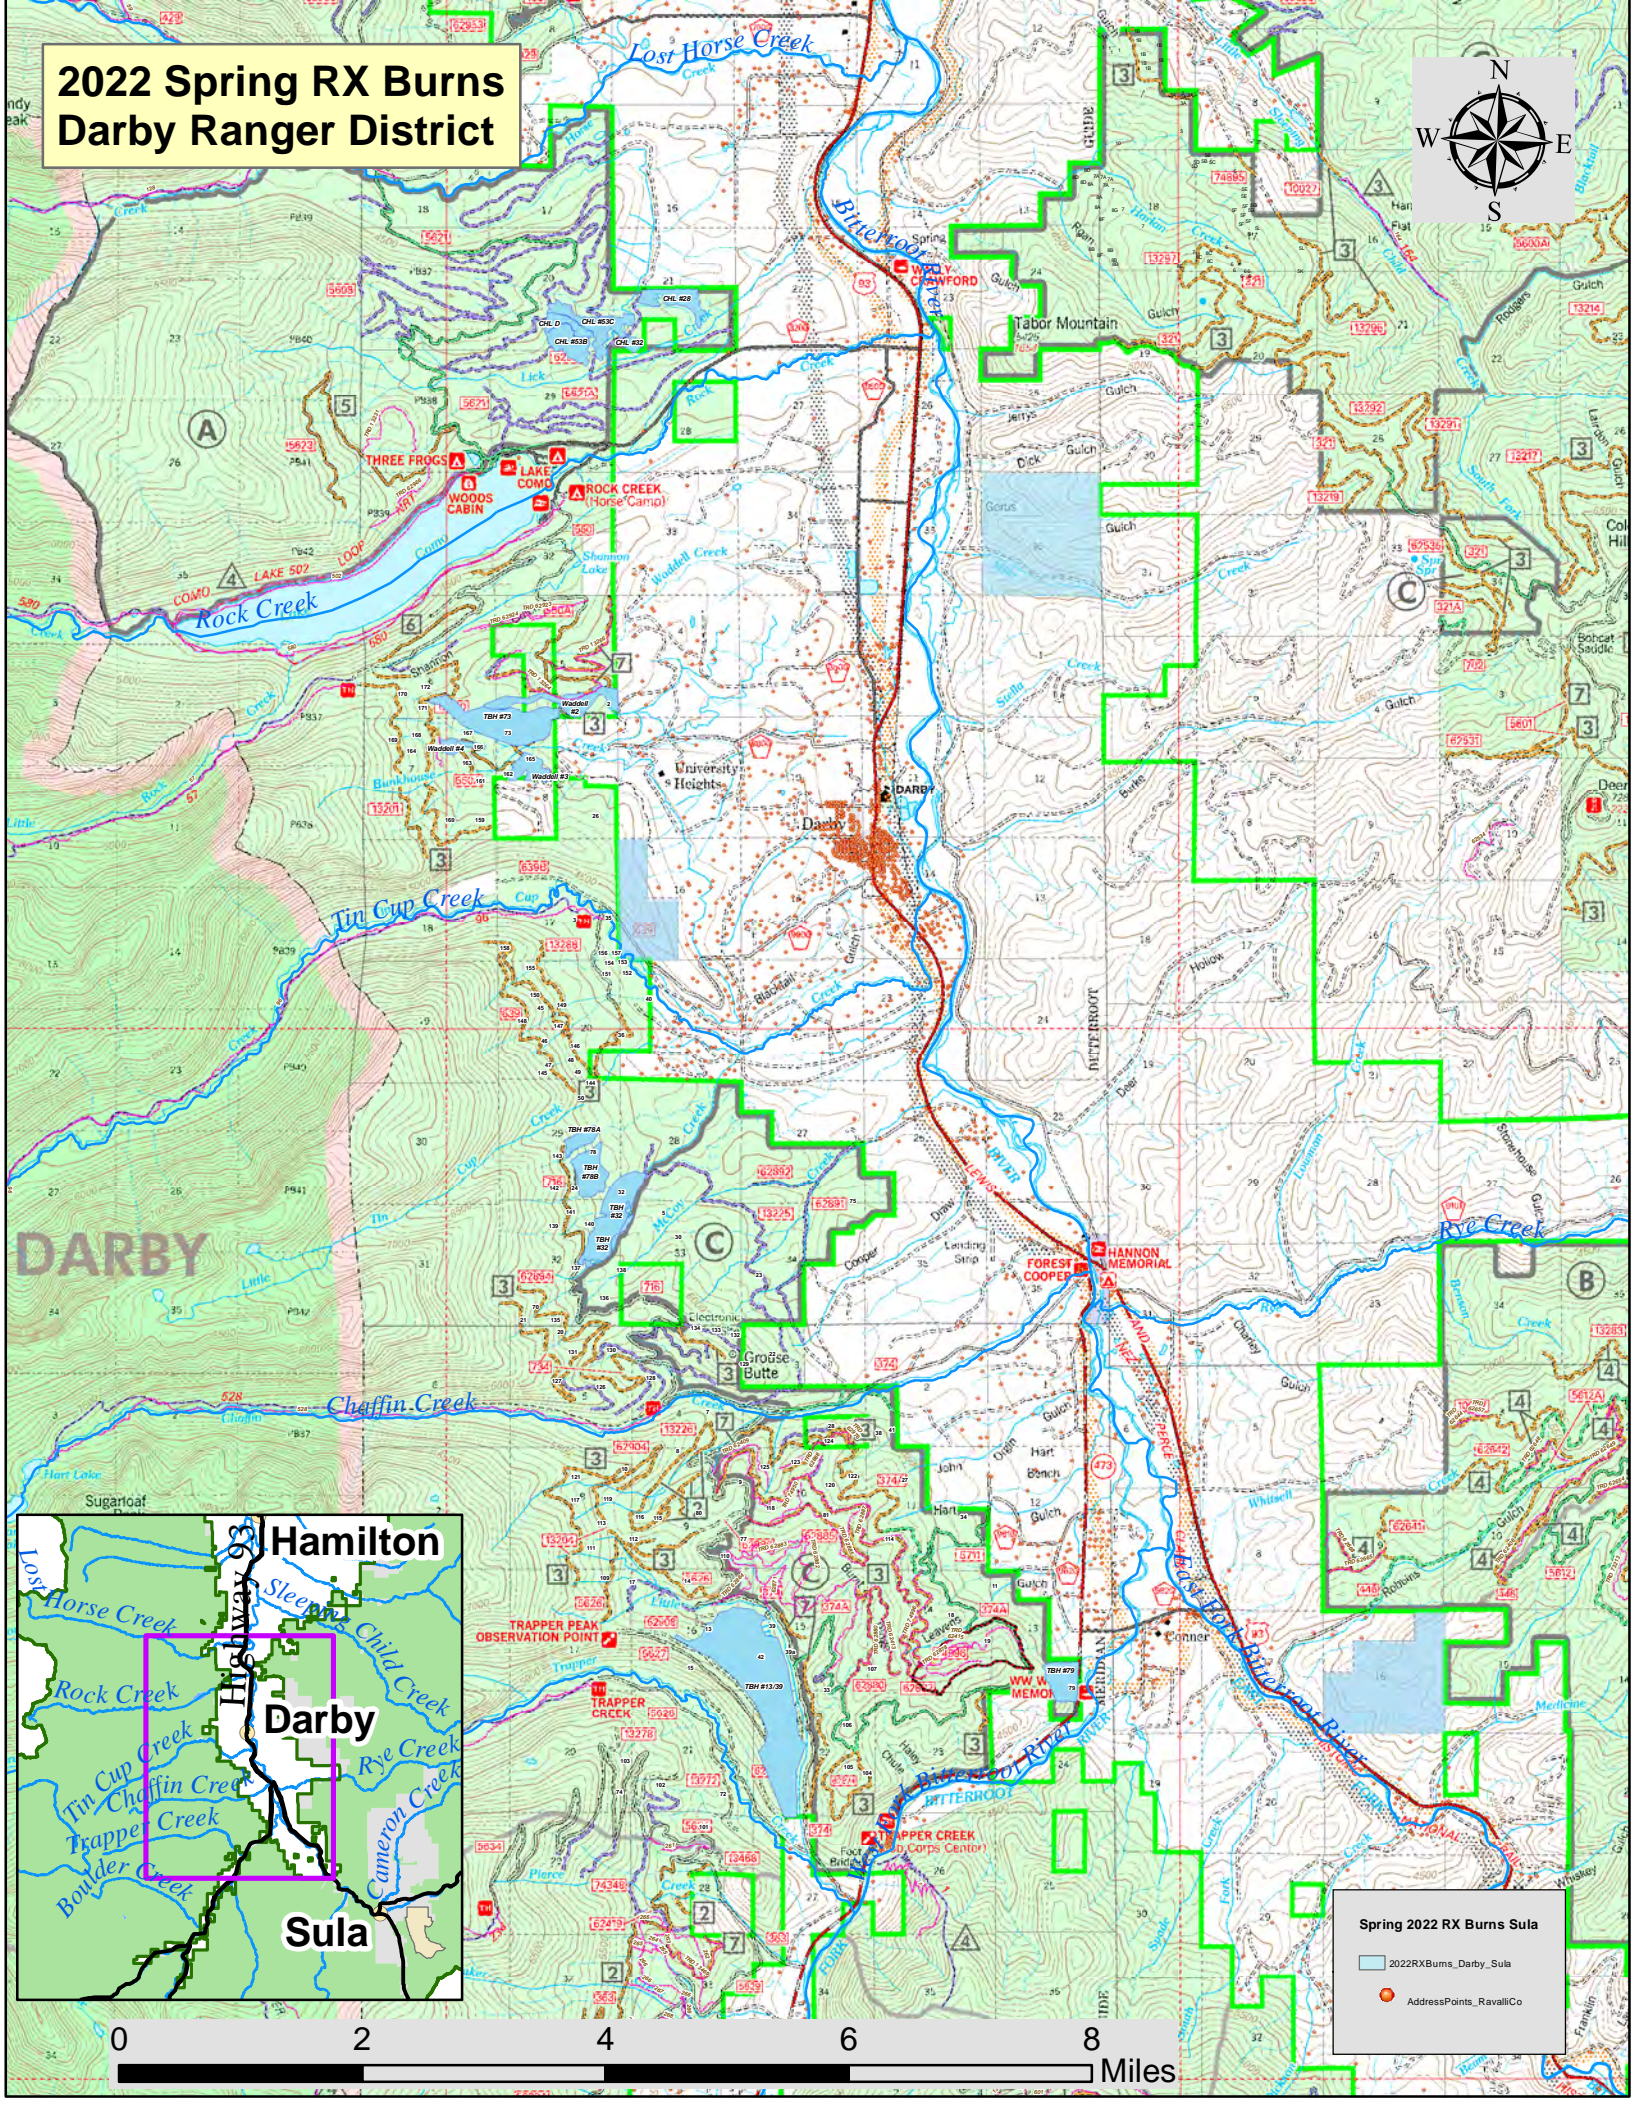

# 2022 Spring RX Burns Darby Ranger District

**Spring 2022 RX Burns Sula**

- 2022RXBurns\_Darby\_Sula
- AddressPoints\_RavalliCo