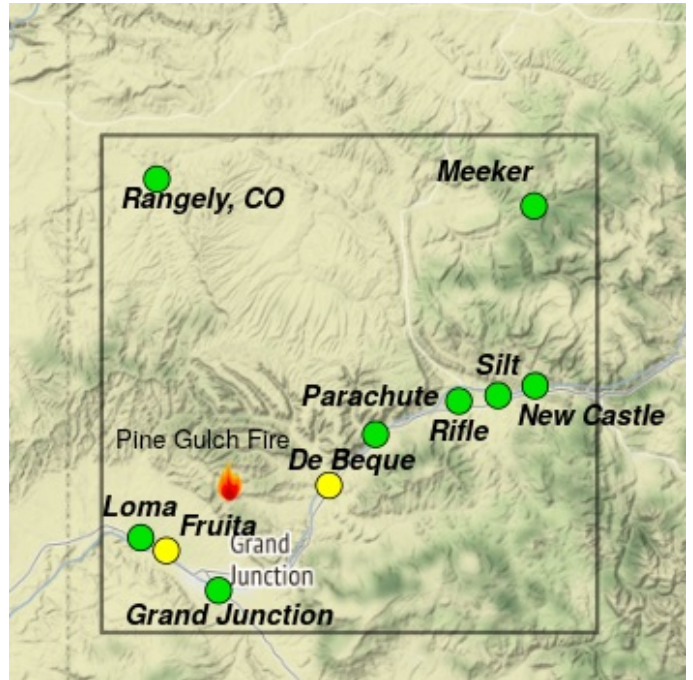

Smoke Outlook for 8/28 - 8/29
Western Colorado Pine Gulch Fire
Issued at: 2020-08-28 09:16 MDT

WildFire

The Pine Gulch Fire is at approximately 139,006 acres and is at 77% containment. Cooler temperatures continue, with light winds throughout the day. Possible thunderstorms developing again today will increase likelihood of outflow winds.

Smoke

The Grand Valley areas will see good air quality conditions in Mack, Loma, and Grand Junction. Fruita may experience periods of moderate quality, backing down into the valley and drainages in the evening and early morning areas. The I-70 areas from Grand Junction, De Beque, Parachute, Rifle, Silt, and New Castle will see good conditions with light periods of moderate quality in areas near drainages. De Beque will see areas of moderate quality in the evenings and early morning from the Roan Creek drainage clearing by mid-day. *
Alternative Monitoring

Air Quality Monitoring

If you notice health effects from smoke, you are encouraged to follow actions to protect yourself listed below. Always remember if you smell smoke you are breathing smoke. Air Quality Index (AQI) Actions to protect yourself below.

Daily AQI Forecast* for Aug 28, 2020

Station	Yesterday hourly			Thu 8/27	Forecast* Comment for Today -- Fri, Aug 28	Fri 8/28	Sat 8/29
	6a	noon	6p				
Loma	No hourly data			●	Good Air Quality for today and the evening. *Monitor	●	●
Fruita	[Bar chart showing moderate AQI in evening]			●	Good Air Quality today with possible periods of moderate in the late evenings as some smoke settles. *Monitor	●	●
Grand Junction	[Bar chart showing good AQI]			●	Good Air Quality for today and the evening.	●	●
De Beque	[Bar chart showing moderate AQI in morning and evening]			●	Moderate air quality in the morning and evenings as smoke pushes into the drainages. Good Air Quality midday.	●	●
Parachute	No hourly data			●	Good Air Quality for today and the evening. *Monitor	●	●
Rifle	No hourly data			●	Good Air Quality for today and the evening. *Monitor	●	●
Silt	No hourly data			●	Good Air Quality for today and the evening. *Monitor	●	●
New Castle	No hourly data			●	Good Air Quality for today and the evening. *Monitor	●	●
Meeker	No hourly data			●	Good Air Quality for today and the evening. *Monitor	●	●
Rangely, CO	[Bar chart showing good AQI]			●	Good Air Quality for today and the evening. *Monitor	●	●

Issued 2020-08-28 09:16 MDT by Yancey Ranspot ARA yancey.d.ranspot@usda.gov

Air Quality Index (AQI)	Actions to Protect Yourself
● Good	None
● Moderate	Unusually sensitive individuals should consider limiting prolonged or heavy exertion.
● USG	People within Sensitive Groups* should reduce prolonged or heavy outdoor exertion.
● Unhealthy	People within Sensitive Groups* should avoid all physical outdoor activity.
● Very Unhealthy	Everyone should avoid prolonged or heavy exertion.
● Hazardous	Everyone should avoid any outdoor activity.

*Disclaimer: This forecast is based on fine particulates only; ozone is not included. Forecasts may be wrong; use at own risk. Use caution as conditions can change quickly. See your health professional as needed. Smoke sensitive groups should take appropriate precautions.

Additional Links

- Colorado.gov Air Quality -- <https://www.colorado.gov/airquality/addendum.aspx#smoke>
- InciWeb Incident Information System -- <https://inciweb.nwcg.gov/incident/6906/>
- Colorado.gov Air Quality -- <https://www.colorado.gov/airquality/colorado_summary.aspx>
- Air Now Public Access -- <https://www.airnow.gov>

Issued by USFS Wildland Fire Air Quality Response Program -- www.wildlandfiresmoke.net
Western Colorado Current Outlook -- tools.airfire.org/outlooks/WesternColorado
*Smoke and Health Info -- www.airnow.gov/index.cfm?action=smoke.index