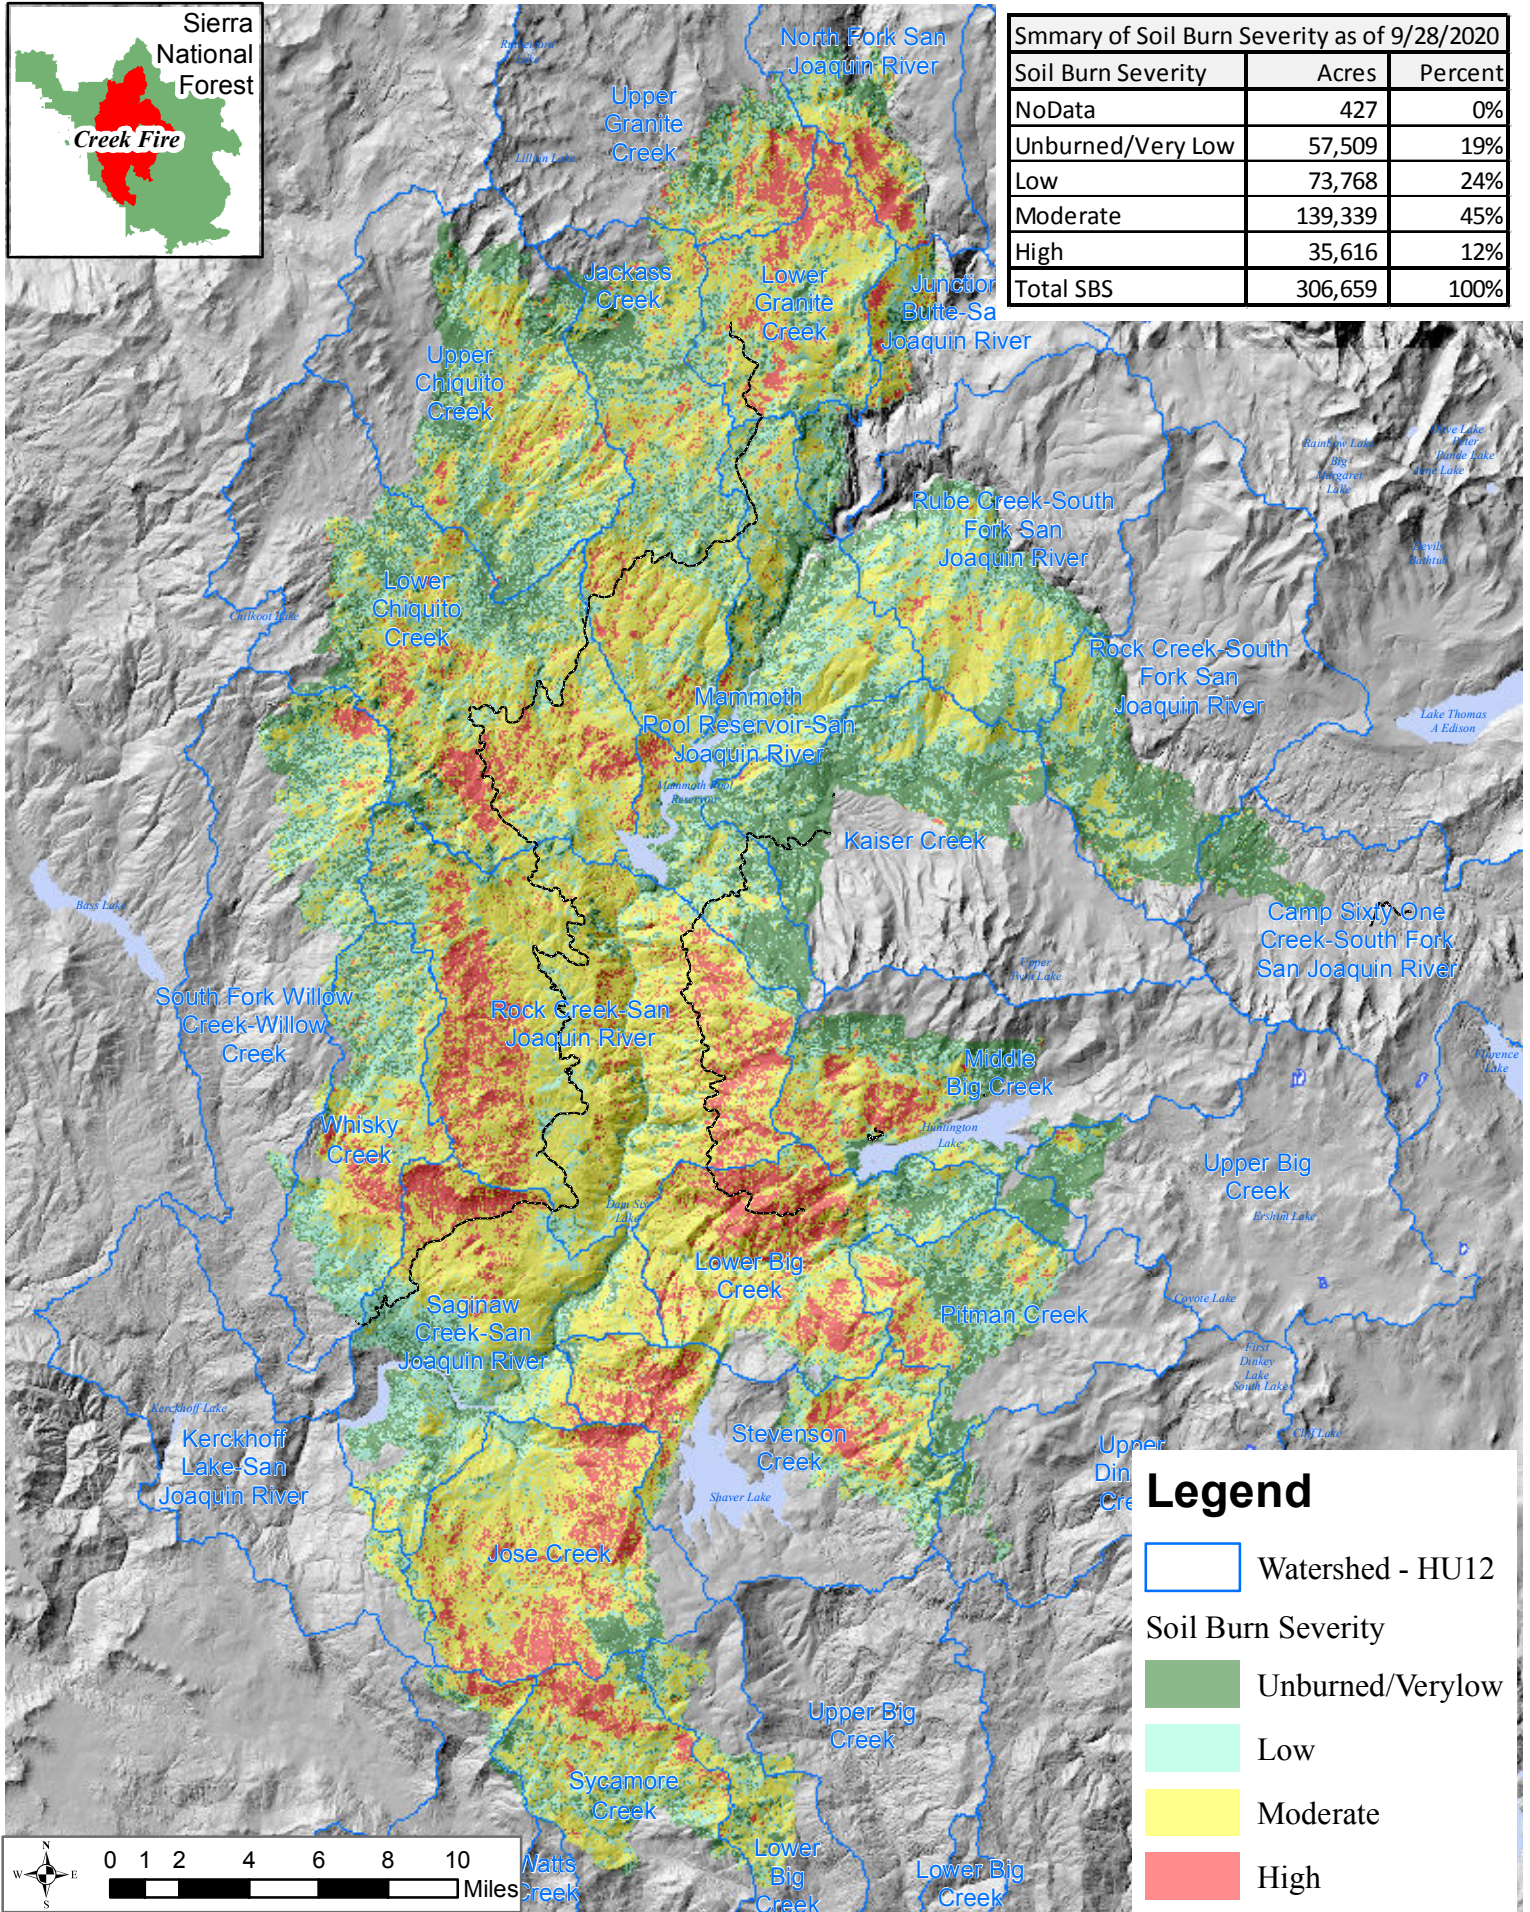

SNF - Creek Fire BAER - Soil Burn Severtiy

10/09/2020

Summary of Soil Burn Severity as of 9/28/2020		
Soil Burn Severity	Acres	Percent
NoData	427	0%
Unburned/Very Low	57,509	19%
Low	73,768	24%
Moderate	139,339	45%
High	35,616	12%
Total SBS	306,659	100%

Legend

- Watershed - HU12
- Soil Burn Severity**
- Unburned/Verylow
- Low
- Moderate
- High