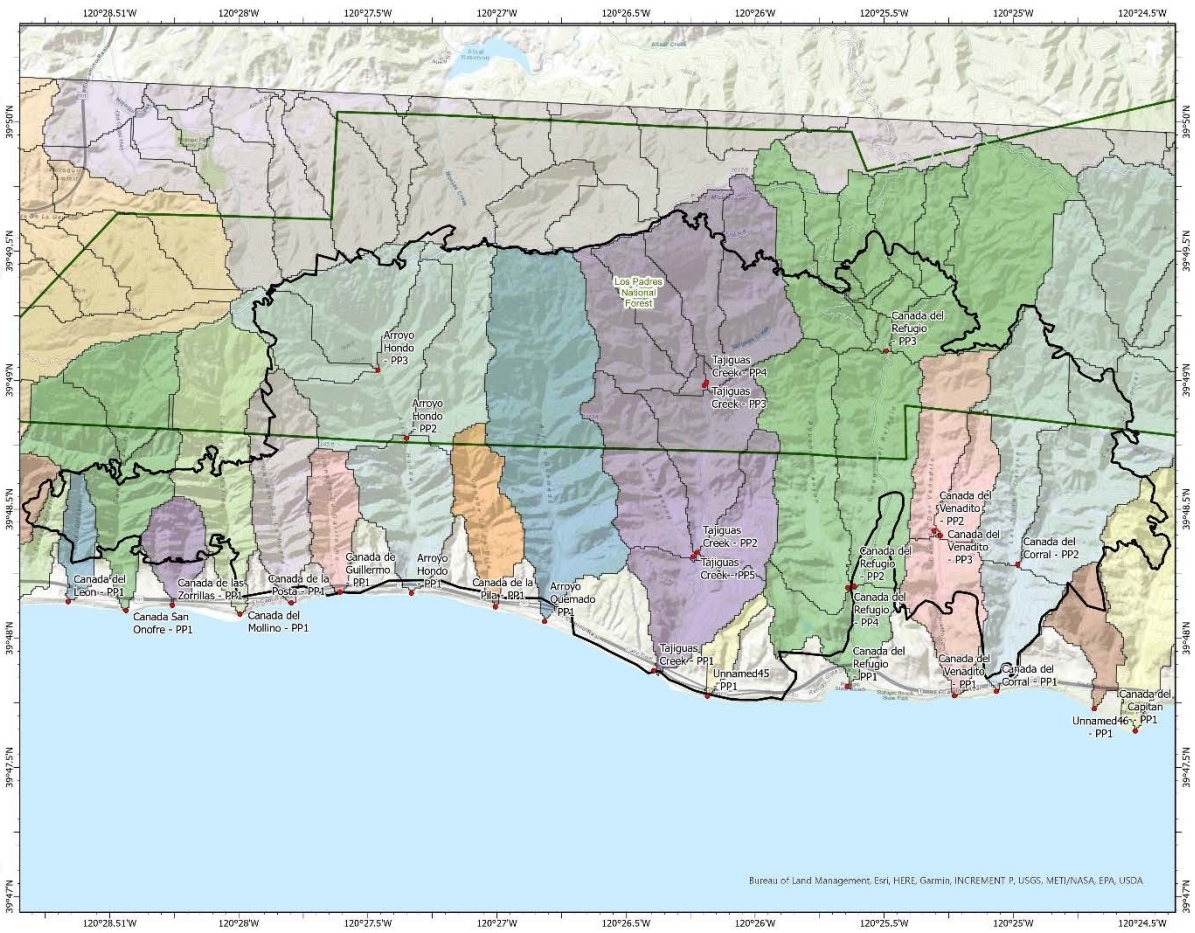

Hydrology

2021 Alisal Fire

BAER Assessment

Los Padres NF

Disclaimer: