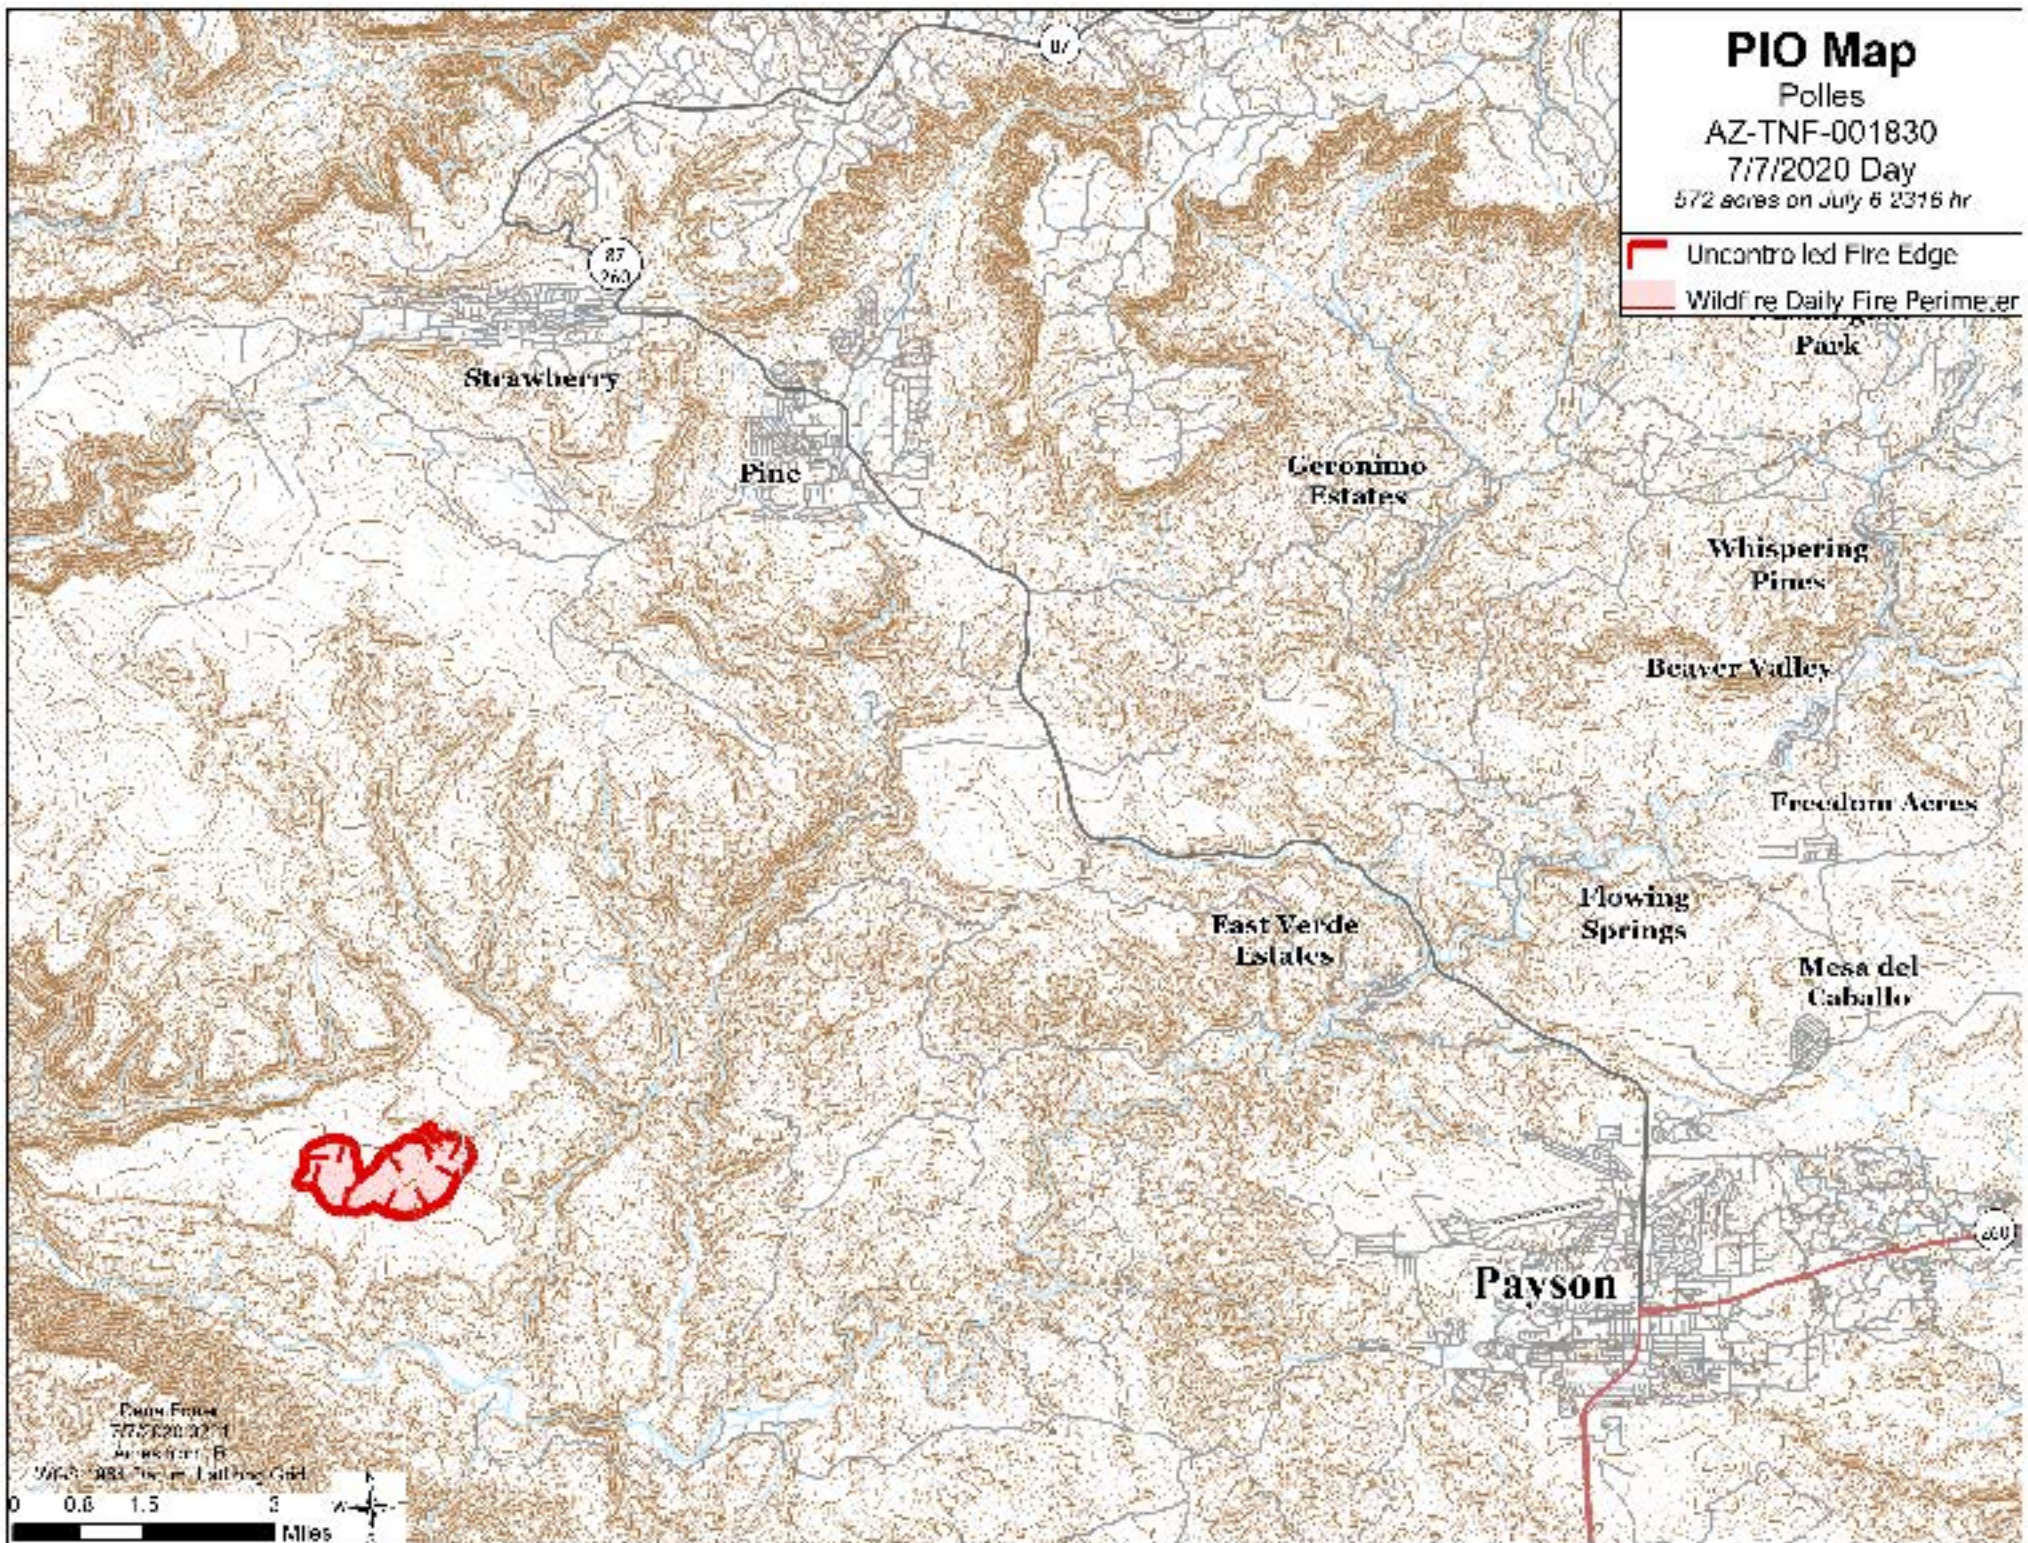

PIO Map

Polles

AZ-TNF-001830

7/7/2020 Day

572 acres on July 6 2316 hr

-  Uncontrolled Fire Edge
-  Wildfire Daily Fire Perimeter

Point Frame
7/7/2020 02:11
Acres: 572.18

WFS: 083 (Scale: 1:100000)