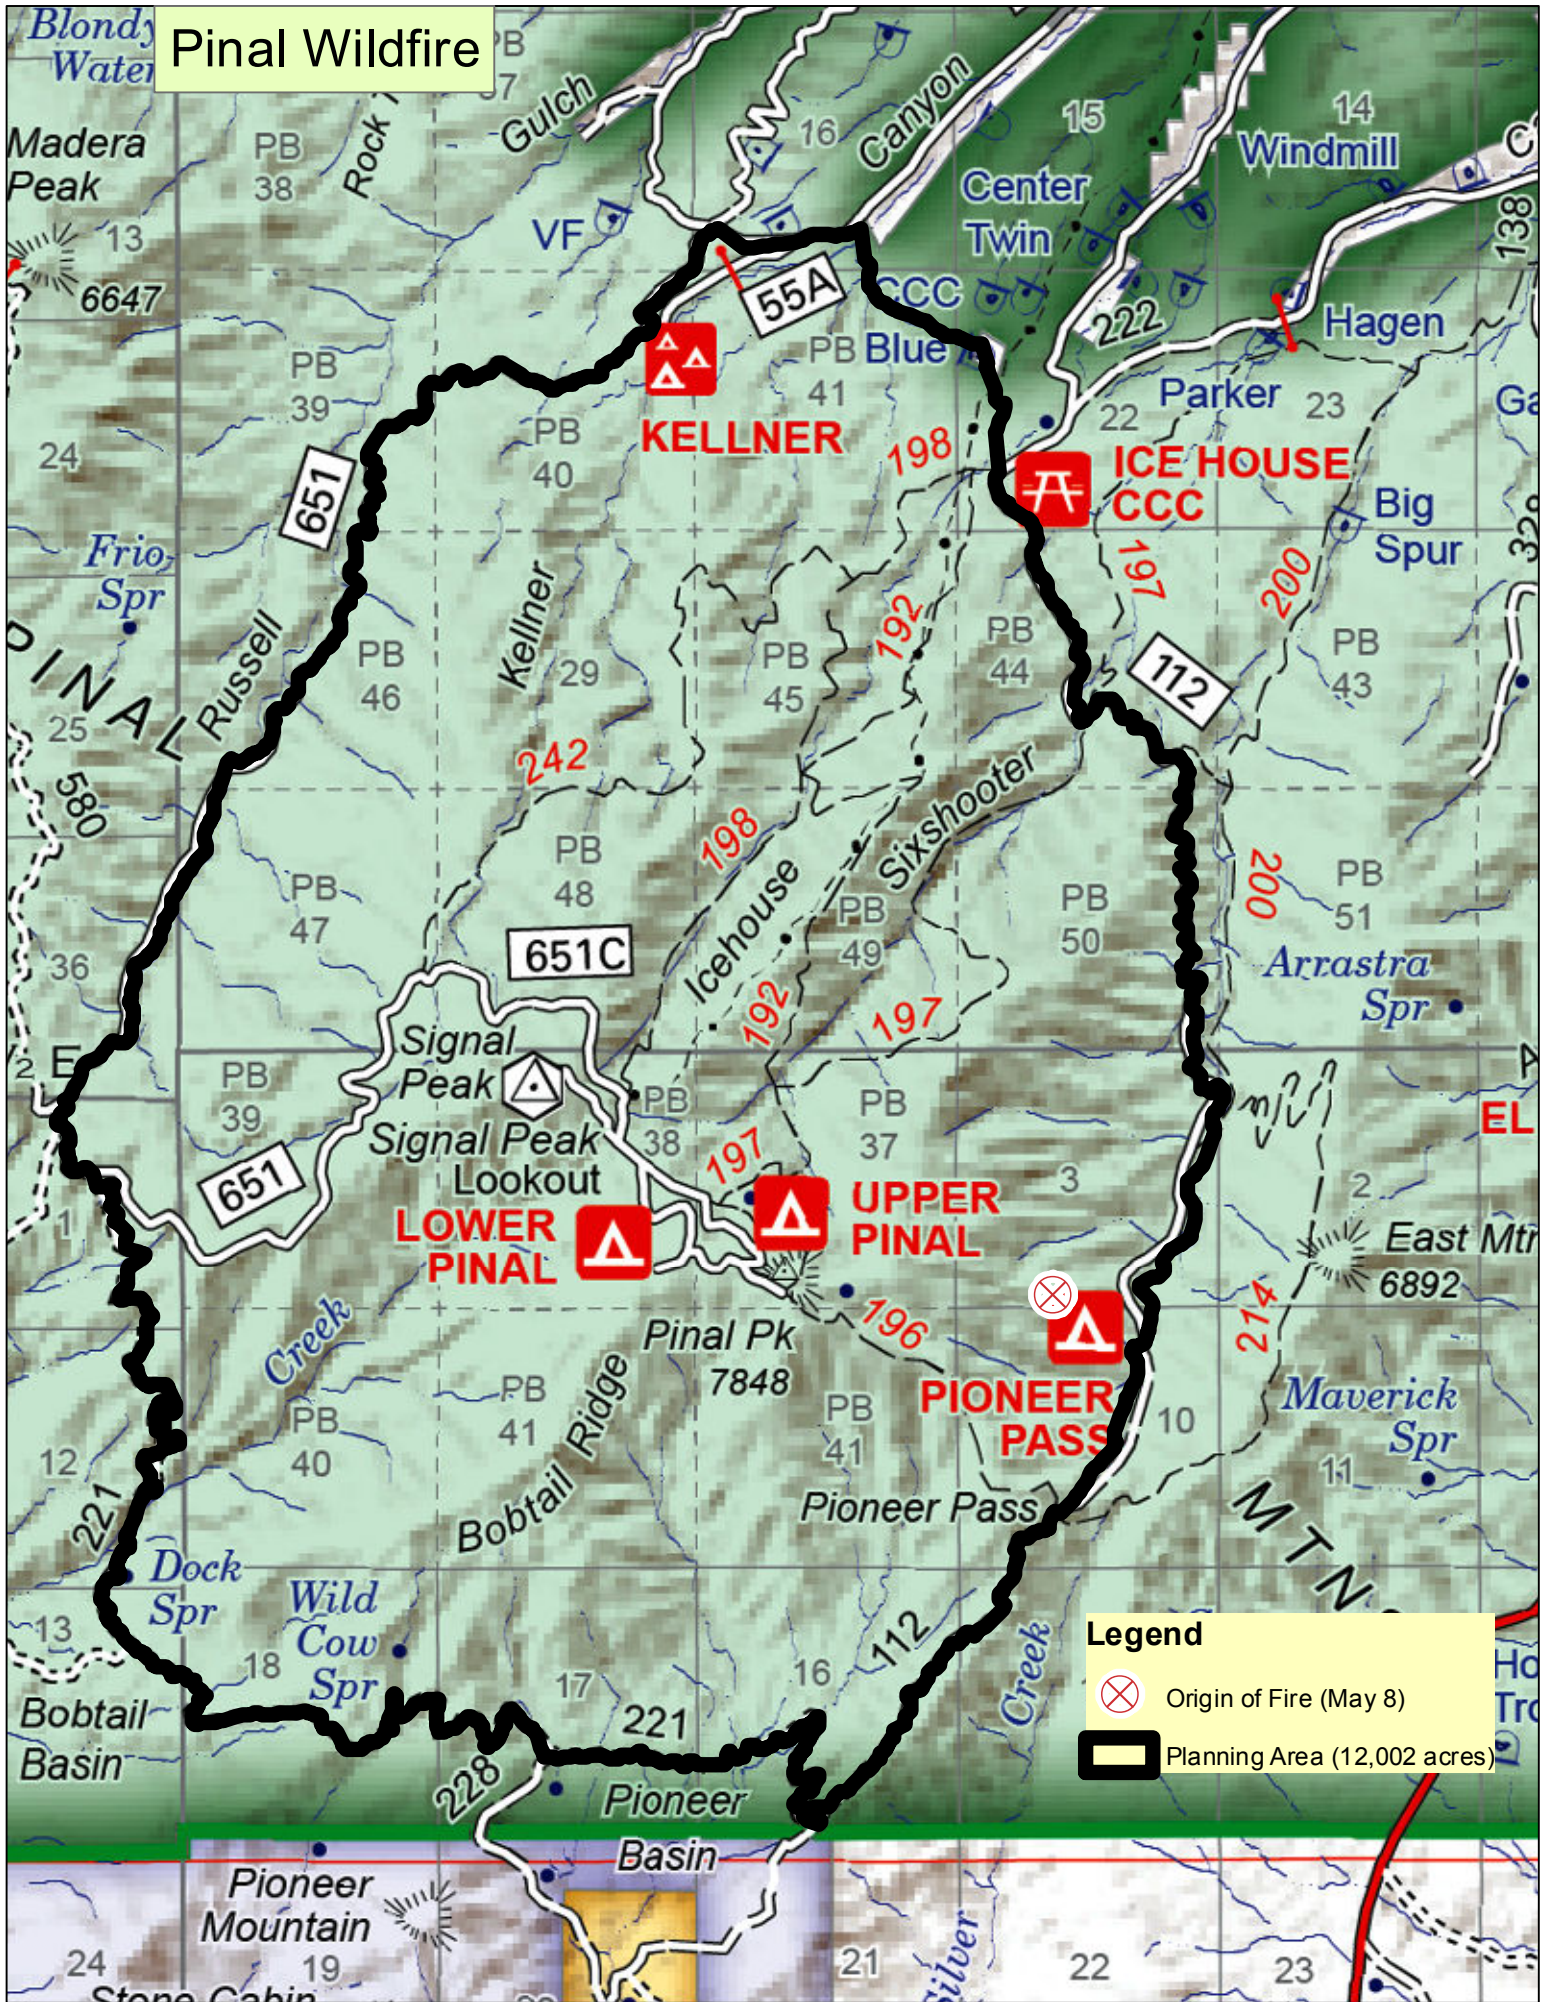

# Pinal Wildfire

**Legend**

-  Origin of Fire (May 8)
-  Planning Area (12,002 acres)