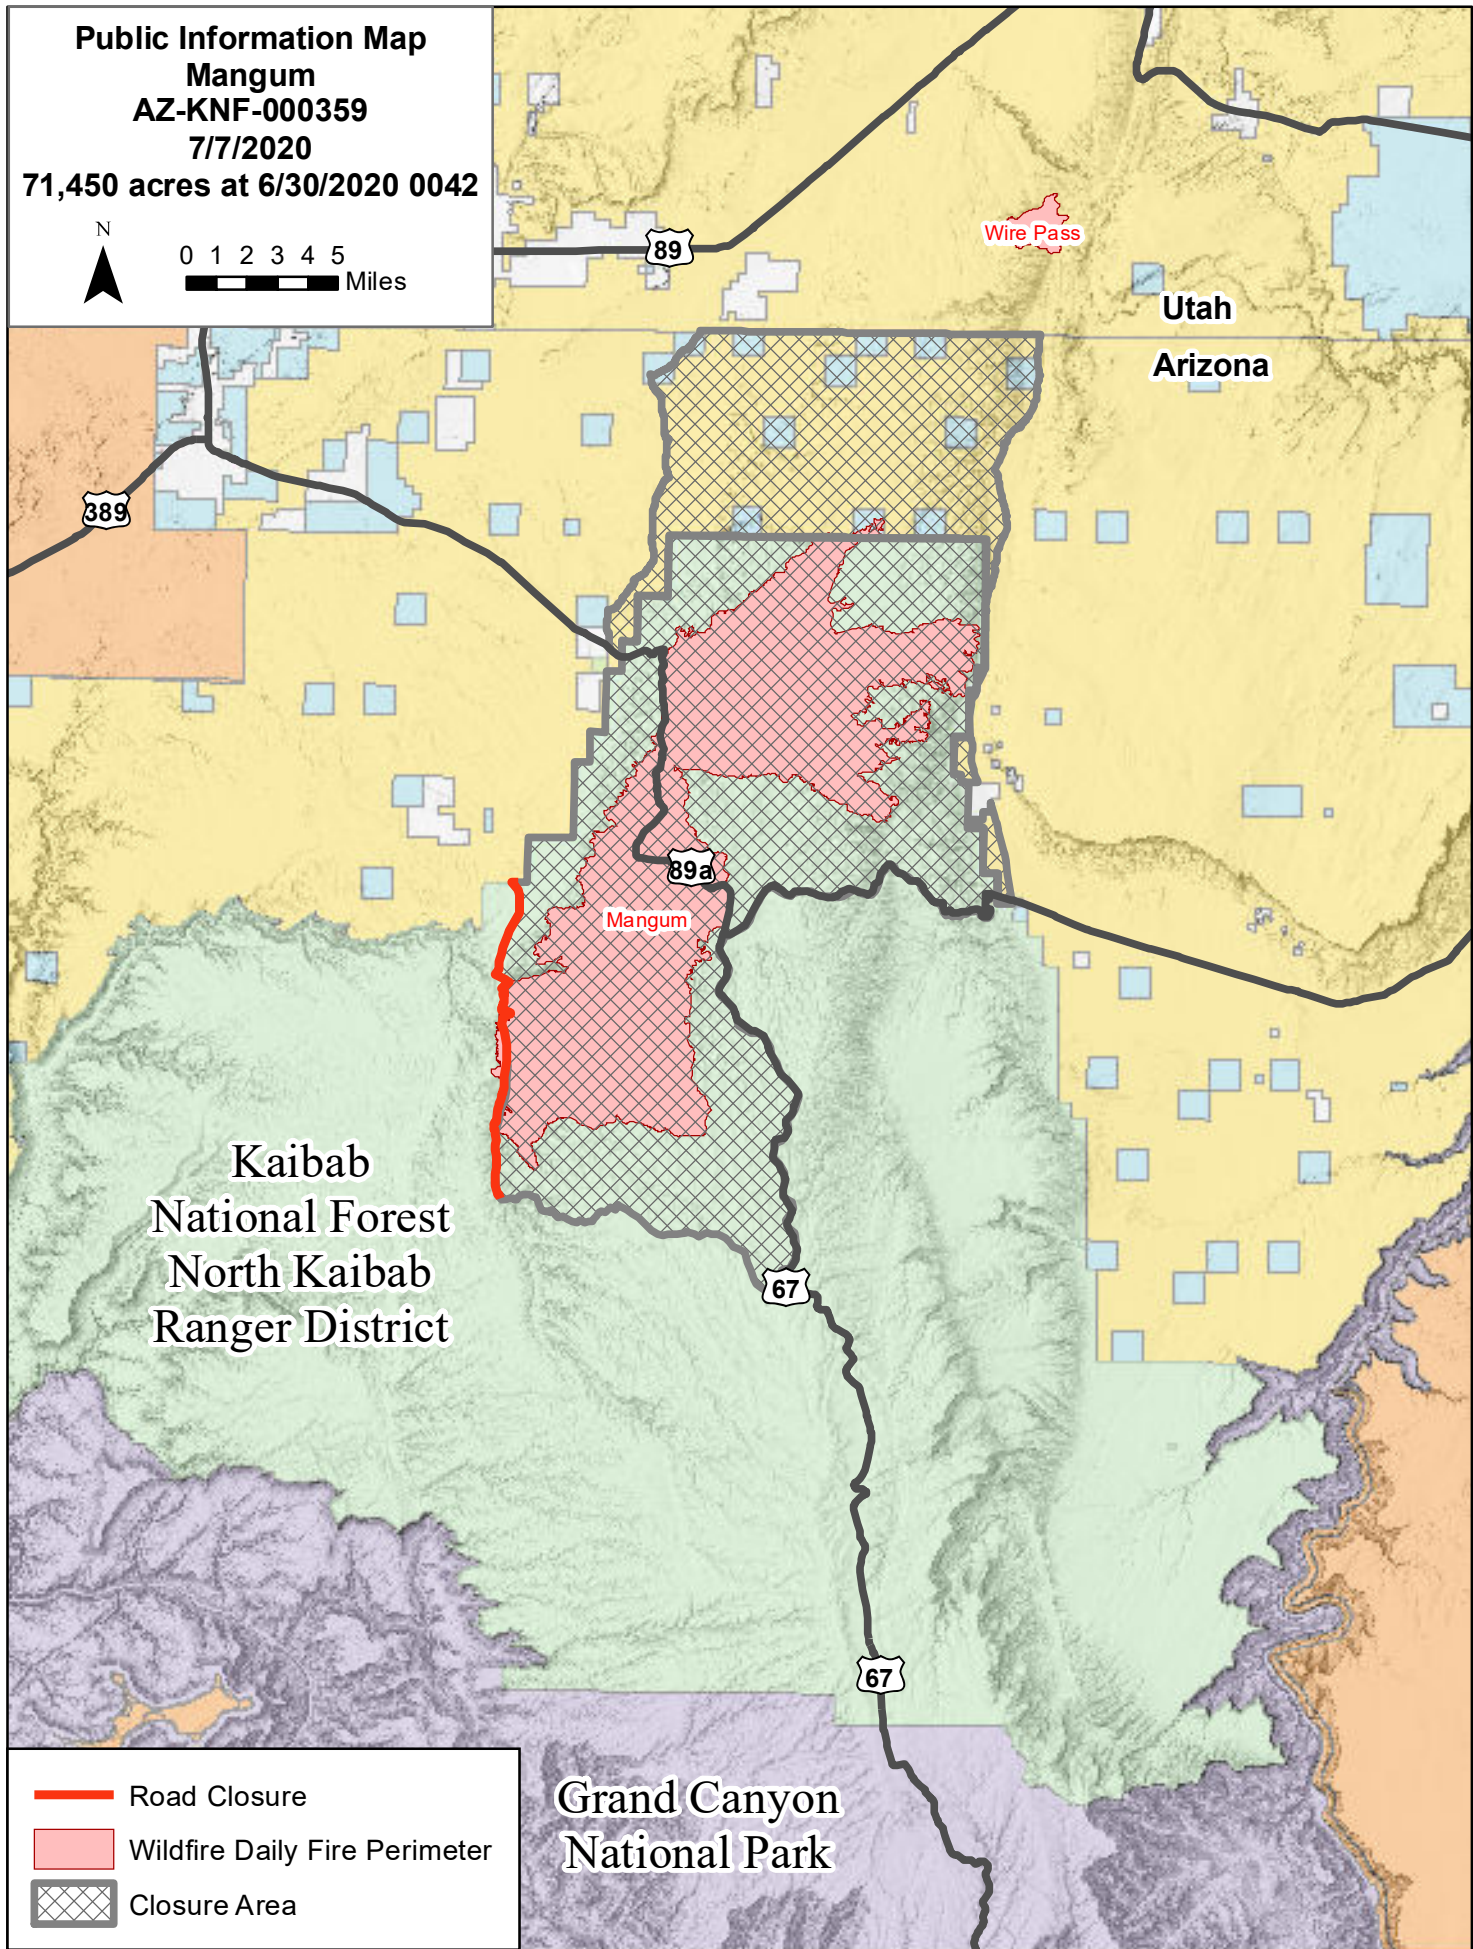

Public Information Map
Mangum
AZ-KNF-000359
7/7/2020
71,450 acres at 6/30/2020 0042

0 1 2 3 4 5
Miles

-  Road Closure
-  Wildfire Daily Fire Perimeter
-  Closure Area

Grand Canyon
National Park