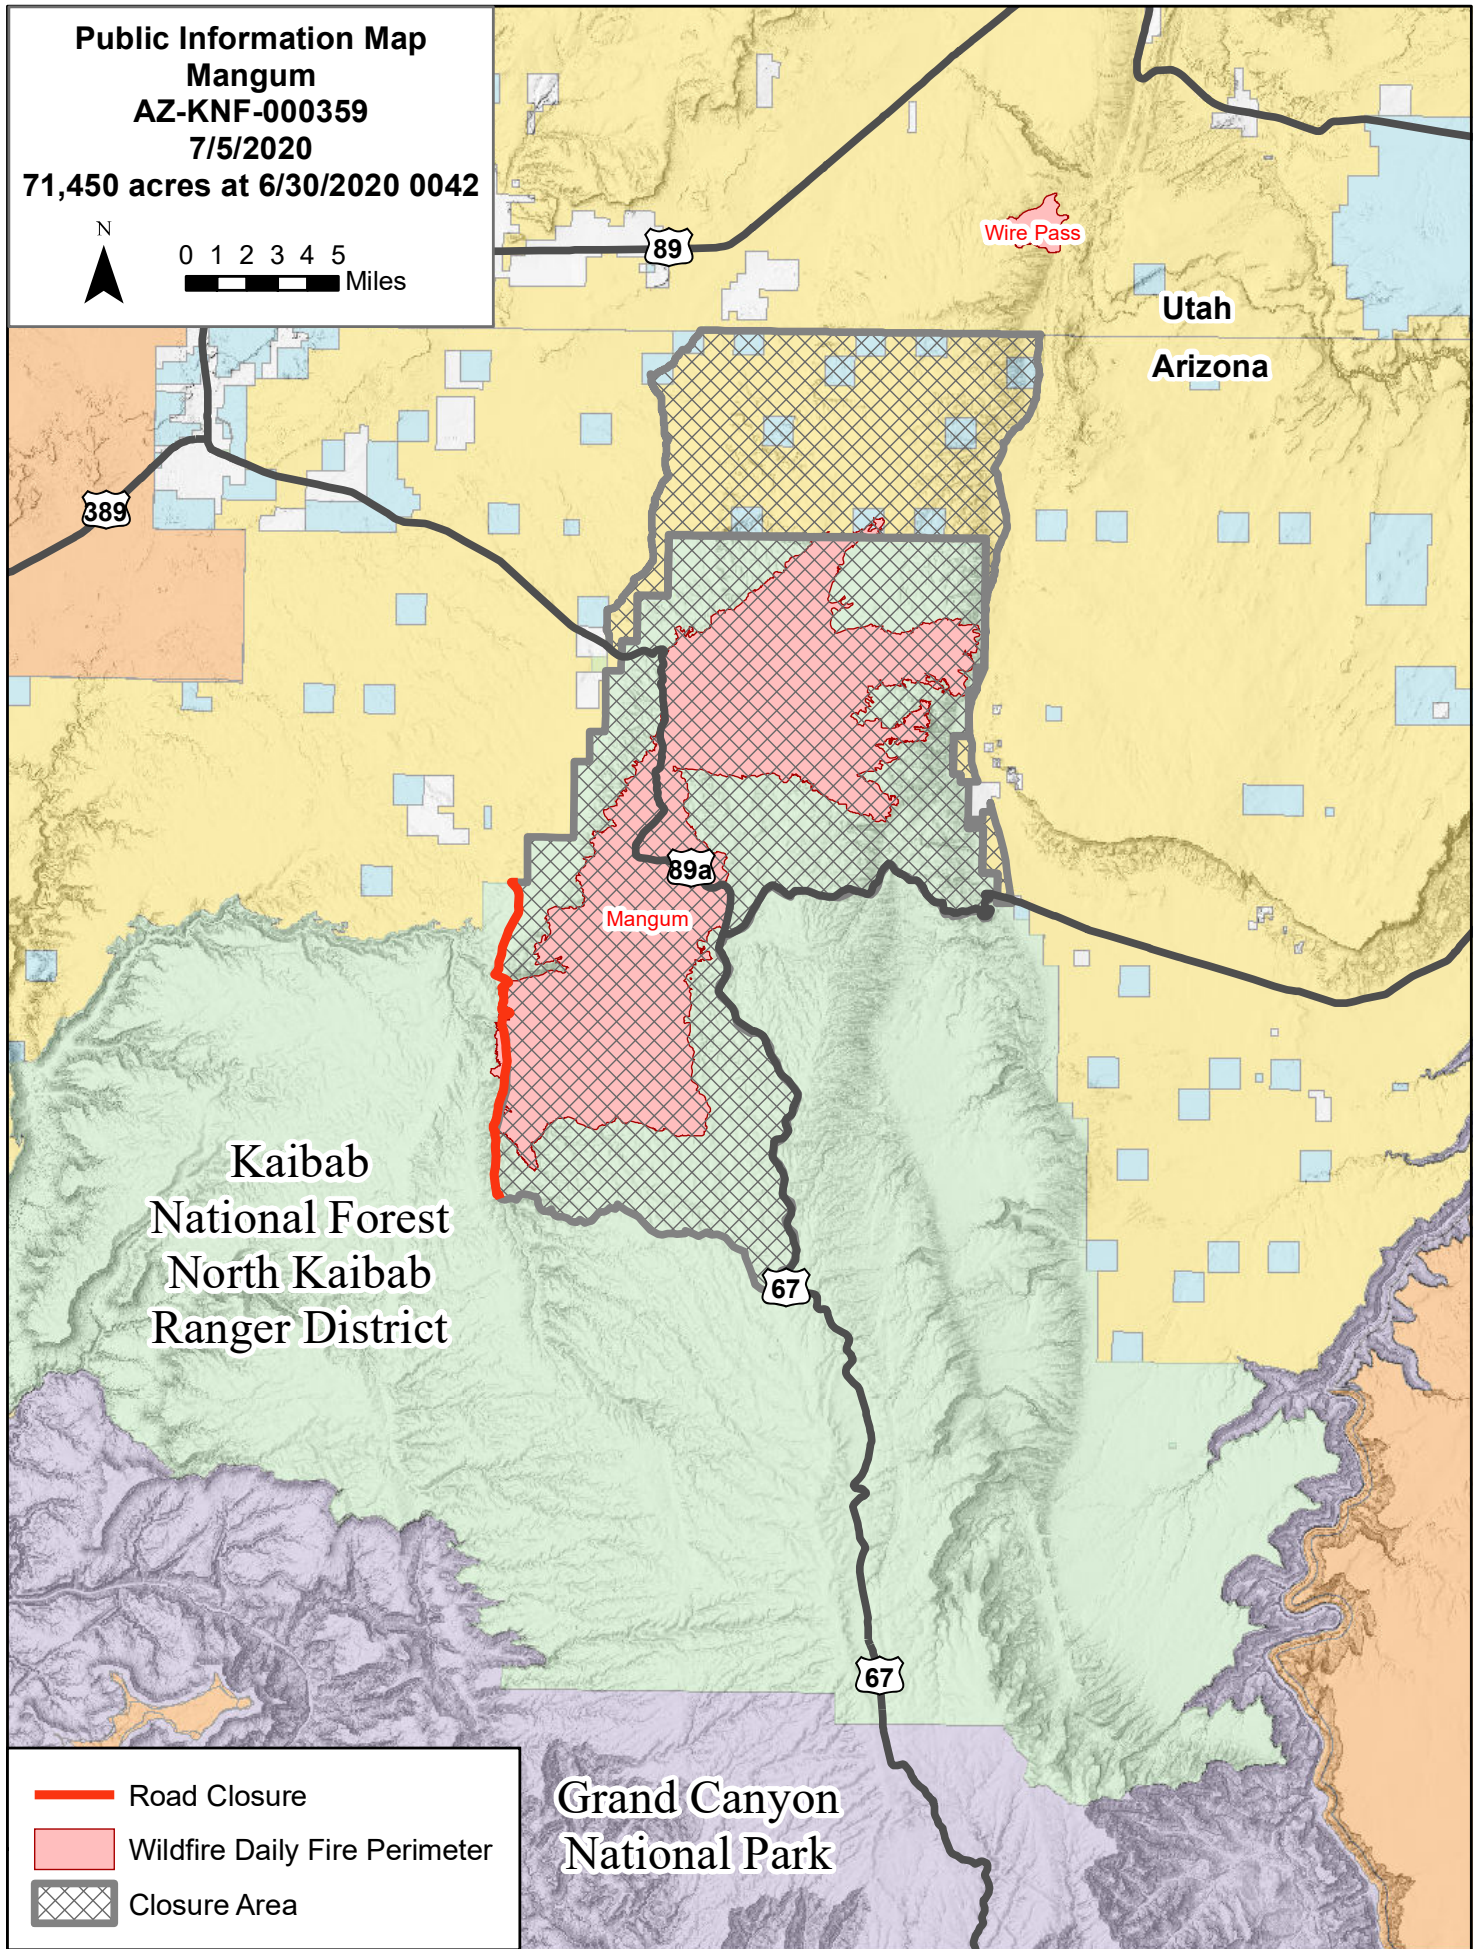

Public Information Map
Mangum
AZ-KNF-000359
7/5/2020
71,450 acres at 6/30/2020 0042

0 1 2 3 4 5
Miles

-  Road Closure
-  Wildfire Daily Fire Perimeter
-  Closure Area

Grand Canyon
National Park