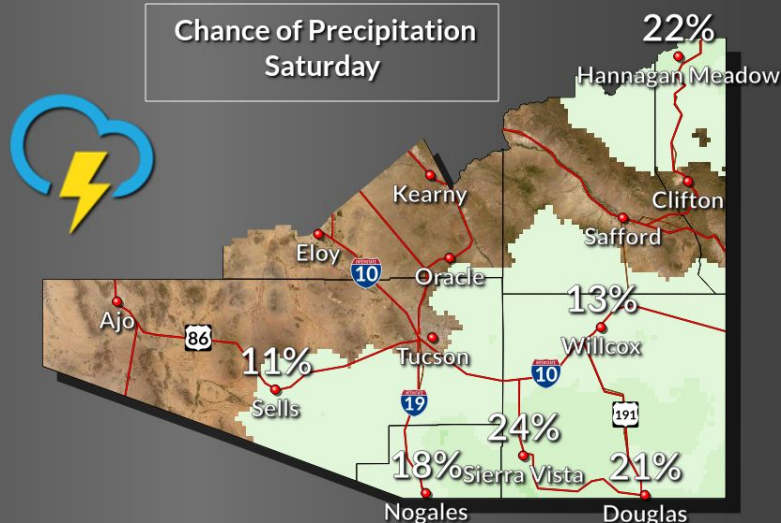

KEY POINTS

- Isolated to scattered thunderstorms are expected Saturday through Tuesday, mainly during the afternoon and evening hours and mostly from Tucson eastward. The main concern will be gusty and erratic outflow winds and lightning that could ignite new wildfires.
- Outside of thunderstorm areas, gusty afternoon winds will continue across all of southeast Arizona into next week.
- Slightly cooler temperatures this weekend into early next week.

CHANGES FROM PREVIOUS BRIEFING

- First Briefing.

CONFIDENCE AND DETAILS

Location 1 - Southeast Arizona -- From the Tucson Area Eastward

MEDIUM CONFIDENCE

Details:

Isolated to scattered thunderstorms possible mainly during the afternoon and evening hours Saturday through Tuesday. Main threats are gusty outflow winds in excess of 40 mph that could result in new wildfire starts. Brief downpours are possible with these storms but rain amounts will generally remain low. Best potential for thunderstorms will be in Santa Cruz, Cochise County and the White Mountains. The Tucson Metro area will be on the western edge of any thunderstorm threat.

Where

- Mainly from Tucson eastward.

When

- Mainly during the afternoon and evening Saturday through Tuesday.

Hazards

- Wind gusts in excess of 40 mph possible.
- Areas of blowing dust possible
- Brief downpours possible.